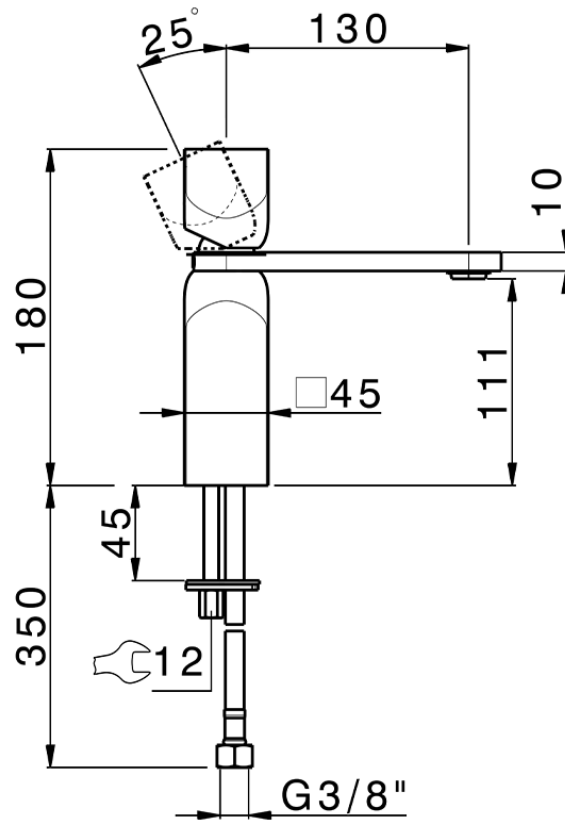

## Single lever 'large' washbasin mixer HI-RISE\_RI000504

RI000504

<https://en.cisal.it/single-lever-large-washbasin-mixer-hi-rise-ri000504>

2026-06-14