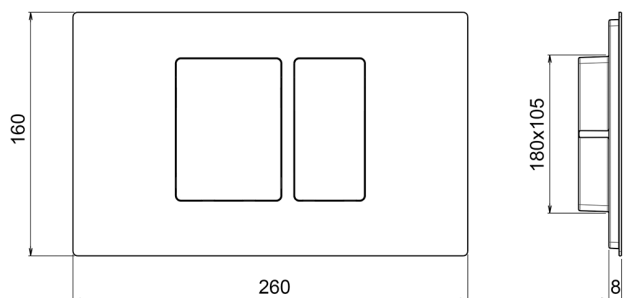

CHARACTERISTICS

2026-06-13