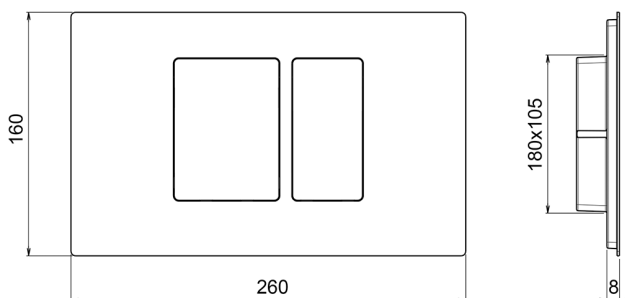

CHARACTERISTICS

2026-04-28