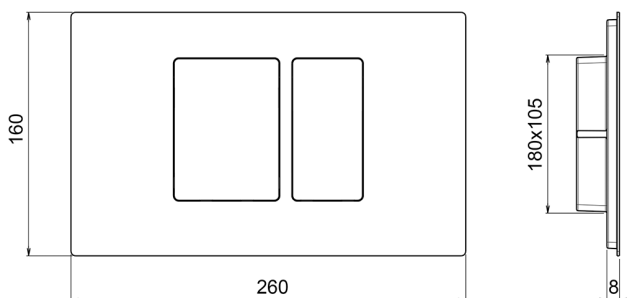

CHARACTERISTICS

2026-05-19