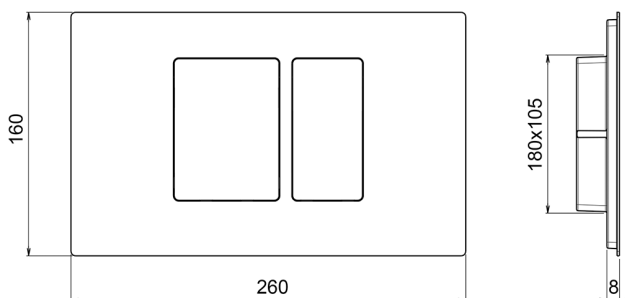

CHARACTERISTICS

2026-04-29