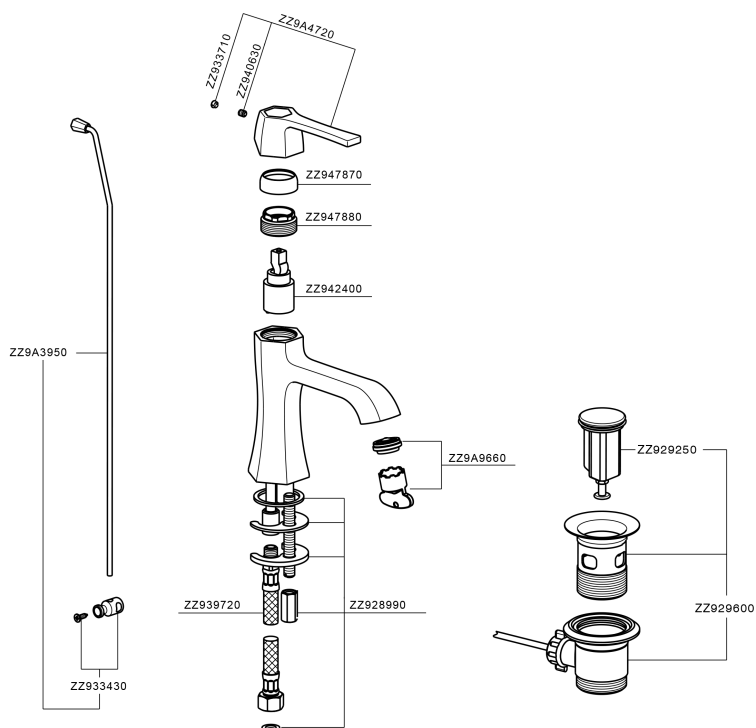

## Single lever washbasin mixer **CHERIE\_CH000514**

MODEL **CH000514**

Single lever washbasin mixer, with automatic 1"1/4 pop-up waste, G.3/8" stainless steel flexible hoses

### CHARACTERISTICS

Cartridge Spare Parts **ZZ94240000**

**25 mm Cartridge**

## Single lever washbasin mixer CHERIE\_CH000514

CH000514

<https://en.cisal.it/single-lever-washbasin-mixer-cherie-ch000514>

2026-04-30