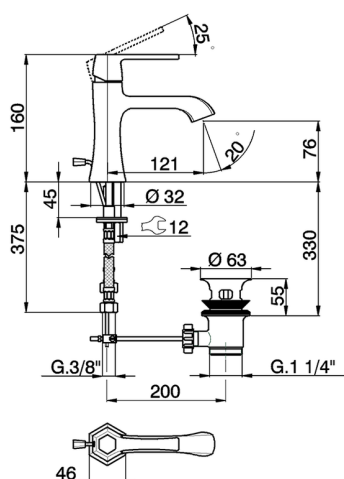

## Single lever washbasin mixer **CHERIE\_CH000514**

MODEL **CH000514**

Single lever washbasin mixer, with automatic 1"1/4 pop-up waste, G.3/8" stainless steel flexible hoses

### CHARACTERISTICS

Cartridge Spare Parts **ZZ94240000**

**25 mm Cartridge**