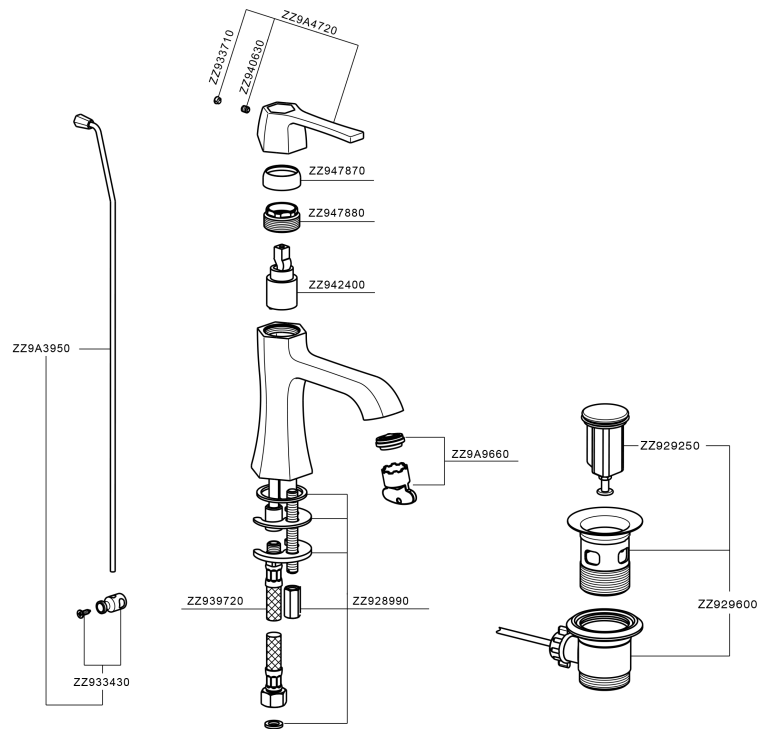

Single lever washbasin mixer CHERIE_CH000514

CH000514

<https://en.cisal.it/single-lever-washbasin-mixer-cherie-ch000514>

2026-04-09