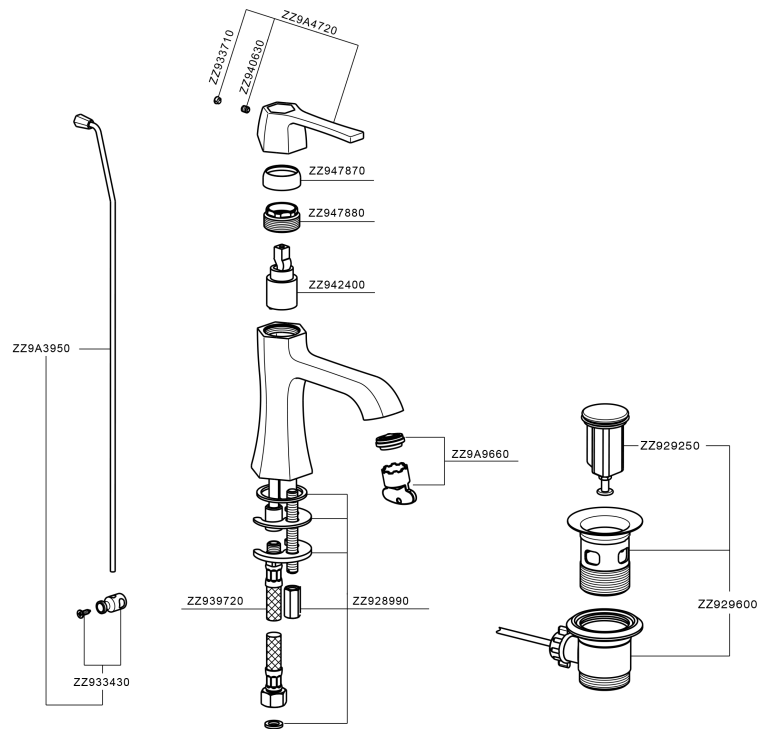

Single lever washbasin mixer CHERIE_CH000514

CH000514

<https://en.cisal.it/single-lever-washbasin-mixer-cherie-ch000514>

2026-05-20