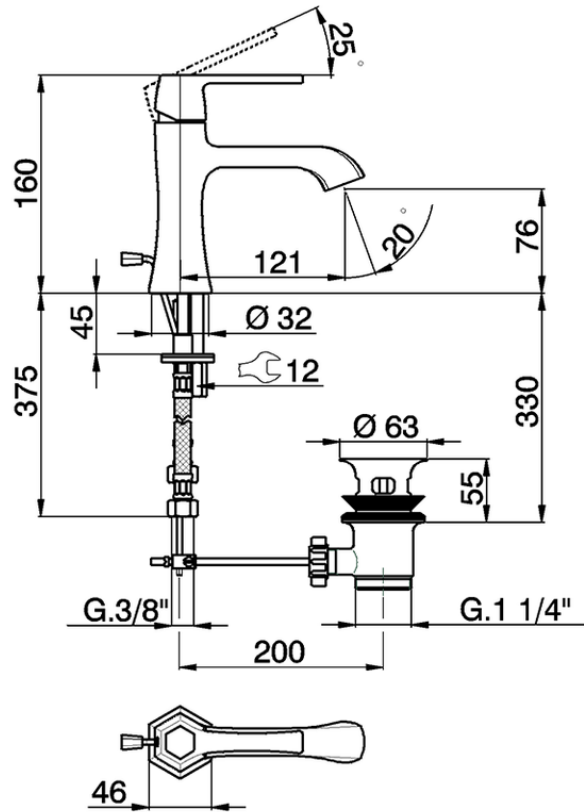

Single lever washbasin mixer CHERIE_CH000514

CH000514

<https://en.cisal.it/single-lever-washbasin-mixer-cherie-ch000514>

2026-04-30