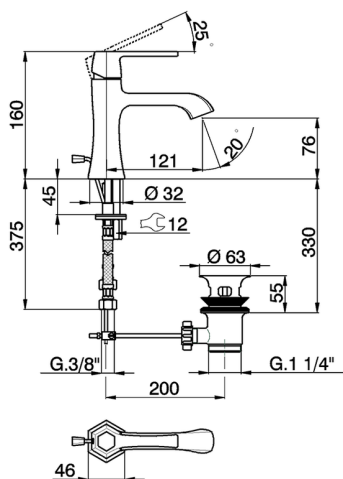

Single lever washbasin mixer **CHERIE_CH000514**

MODEL **CH000514**

Single lever washbasin mixer, with automatic 1"1/4 pop-up waste, G.3/8" stainless steel flexible hoses

AVAILABLE FINISHINGS

- 
6T 6T Chrome/Matt Black
- 
7C 7C Gold/Matt Black
- 
7D 7D Polished Nickel/Matt Black
- 
7E 7E Rose Gold/Matt Black

CHARACTERISTICS

Cartridge Spare Parts **ZZ94240000**

25 mm Cartridge

Single lever washbasin mixer CHERIE_CH000514

CH000514

<https://en.cisal.it/single-lever-washbasin-mixer-cherie-ch000514>

2026-06-13