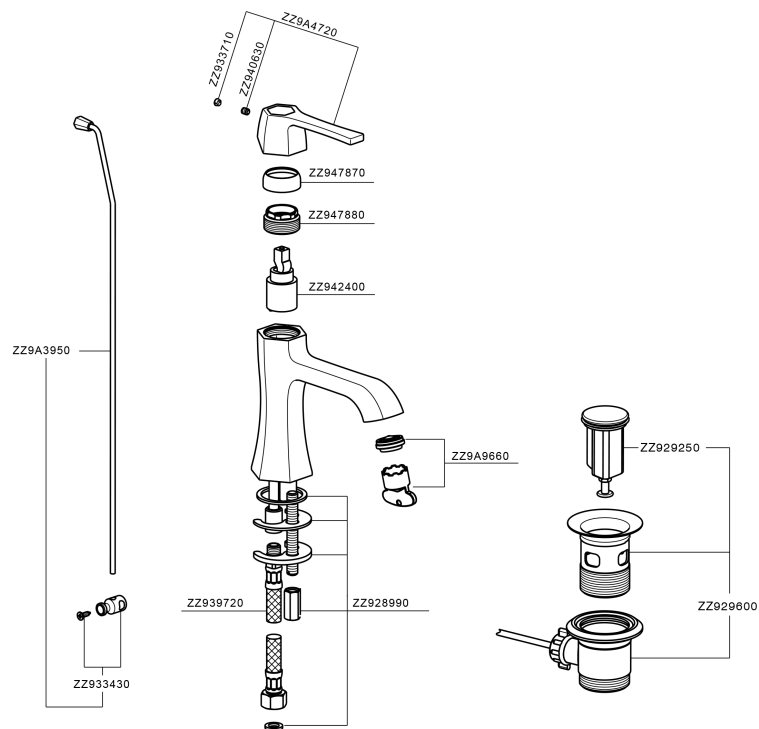

Single lever washbasin mixer **CHERIE_CH000514**

MODEL **CH000514**

Single lever washbasin mixer, with automatic 1"1/4 pop-up waste, G.3/8" stainless steel flexible hoses

AVAILABLE FINISHINGS

- 
6T 6T Chrome/Matt Black
- 
7C 7C Gold/Matt Black
- 
7D 7D Polished Nickel/Matt Black
- 
7E 7E Rose Gold/Matt Black

CHARACTERISTICS

Cartridge Spare Parts **ZZ94240000**

25 mm Cartridge

Single lever washbasin mixer CHERIE_CH000514

CH000514

<https://en.cisal.it/single-lever-washbasin-mixer-cherie-ch000514>

2026-06-13