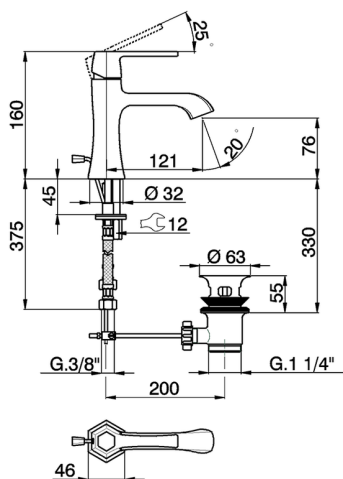

Single lever washbasin mixer **CH000514**

MODEL **CH000514**

Single lever washbasin mixer, with automatic 1"1/4 pop-up waste, G.3/8" stainless steel flexible hoses

AVAILABLE FINISHINGS

- 
6T 6T Chrome/Matt Black
- 
7C 7C Gold/Matt Black
- 
7D 7D Polished Nickel/Matt Black
- 
7E 7E Rose Gold/Matt Black

CHARACTERISTICS

Cartridge Spare Parts **ZZ94240000**

25 mm Cartridge

Single lever washbasin mixer CHERIE_CH000514

CH000514

<https://en.cisal.it/single-lever-washbasin-mixer-cherie-ch000514>

2026-04-09