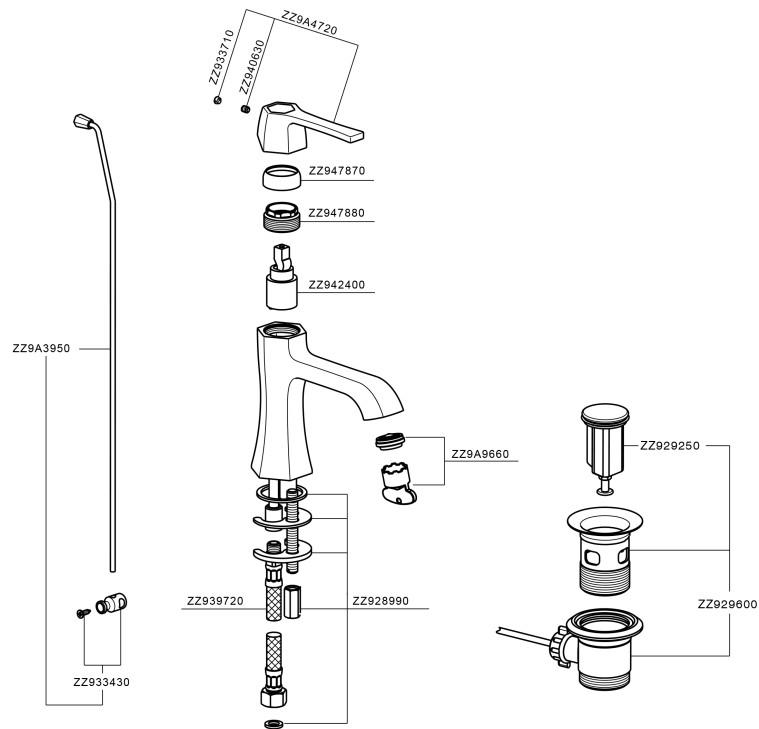

Single lever washbasin mixer **CH000514**

MODEL **CH000514**

Single lever washbasin mixer, with automatic 1"1/4 pop-up waste, G.3/8" stainless steel flexible hoses

AVAILABLE FINISHINGS

- 
6T 6T Chrome/Matt Black
- 
7C 7C Gold/Matt Black
- 
7D 7D Polished Nickel/Matt Black
- 
7E 7E Rose Gold/Matt Black

CHARACTERISTICS

Cartridge Spare Parts **ZZ94240000**

25 mm Cartridge

Single lever washbasin mixer CHERIE_CH000514

CH000514

<https://en.cisal.it/single-lever-washbasin-mixer-cherie-ch000514>

2026-04-09