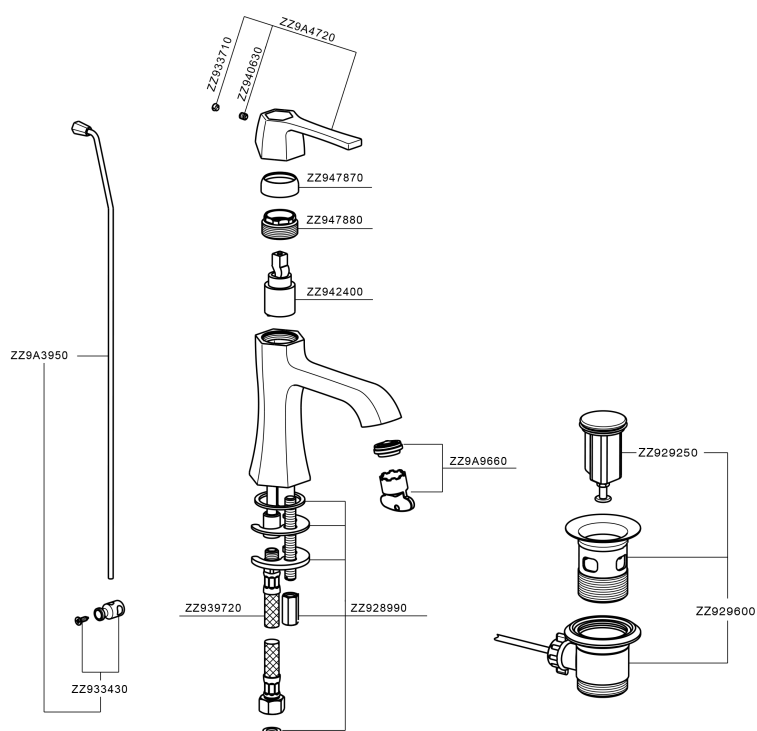

Single lever washbasin mixer CHERIE_CH000514

CH000514

<https://en.cisal.it/single-lever-washbasin-mixer-cherie-ch000514>

2026-04-08