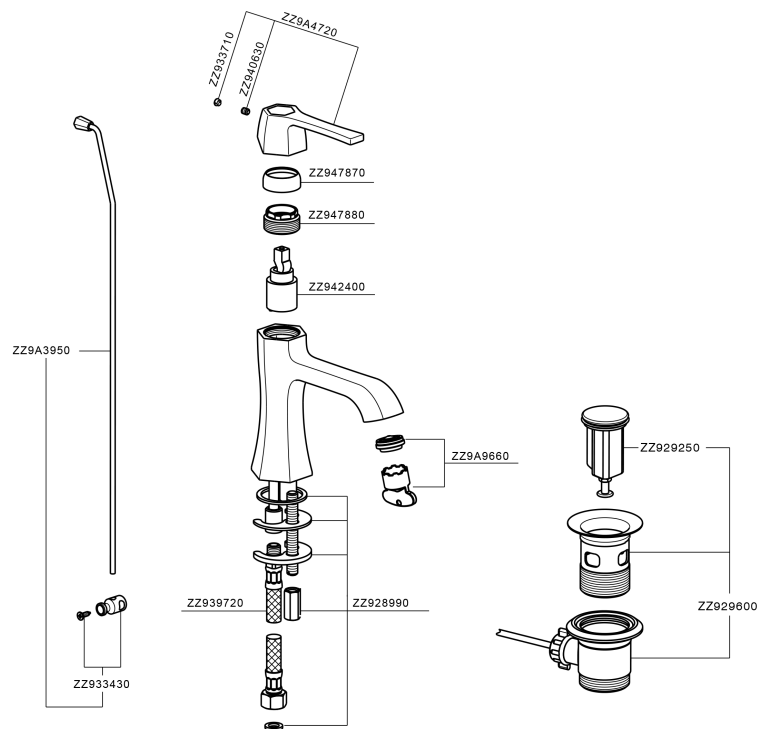

Single lever washbasin mixer CHERIE_CH000514

CH000514

<https://en.cisal.it/single-lever-washbasin-mixer-cherie-ch000514>

2026-06-13