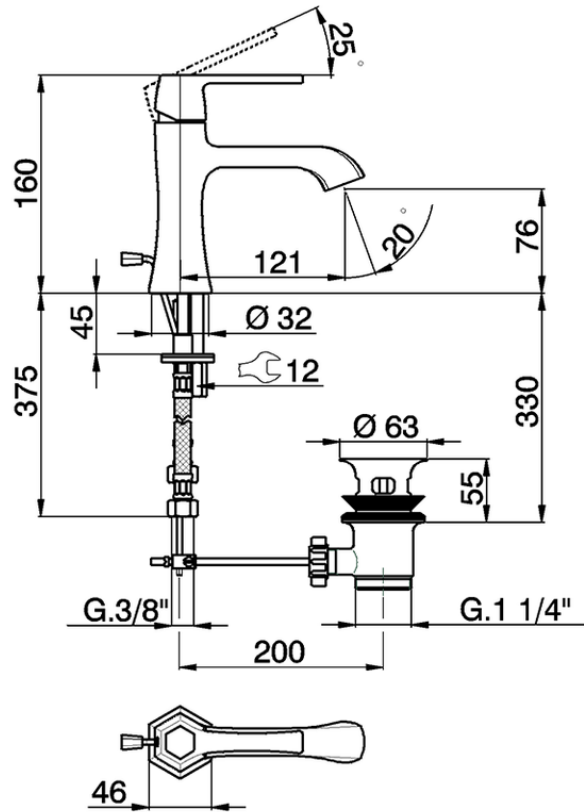

## Single lever washbasin mixer **CHERIE\_CH000514**

CH000514

<https://en.cisal.it/single-lever-washbasin-mixer-cherie-ch000514>

2026-04-29