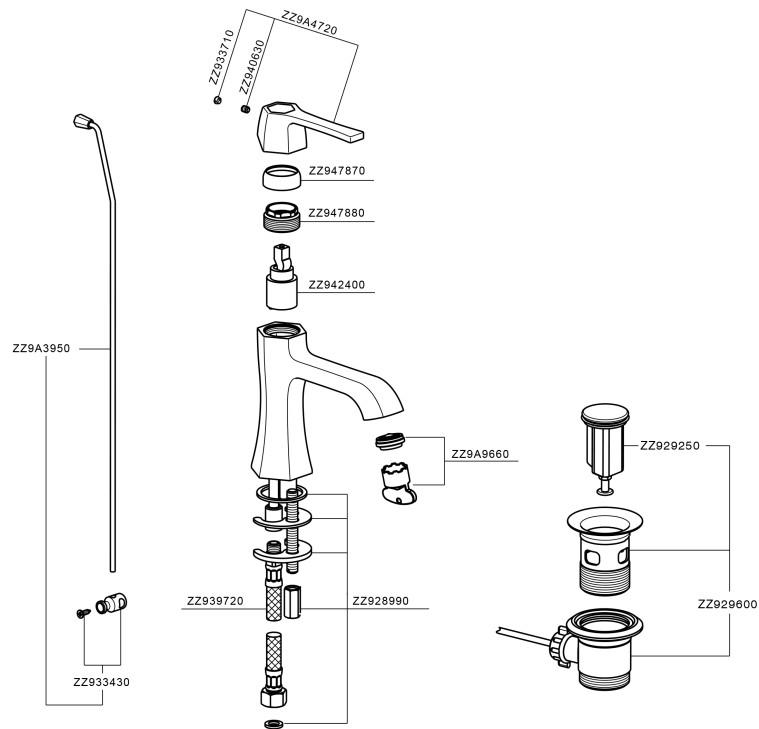

## Single lever washbasin mixer **CHERIE\_CH000514**

MODEL **CH000514**

Single lever washbasin mixer, with automatic 1"1/4 pop-up waste, G.3/8" stainless steel flexible hoses

### CHARACTERISTICS

Cartridge Spare Parts **ZZ94240000**

**25 mm Cartridge**

## Single lever washbasin mixer CHERIE\_CH000514

CH000514

<https://en.cisal.it/single-lever-washbasin-mixer-cherie-ch000514>

2026-06-14