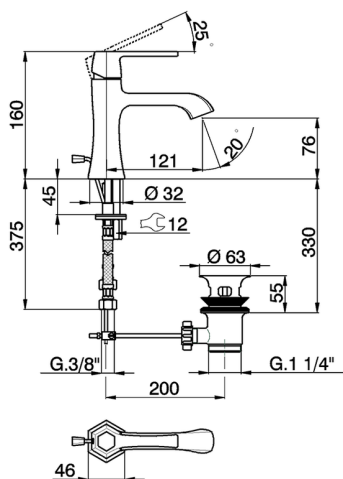

Single lever washbasin mixer **CHERIE_CH000514**

MODEL **CH000514**

Single lever washbasin mixer, with automatic 1"1/4 pop-up waste, G.3/8" stainless steel flexible hoses

AVAILABLE FINISHINGS

- 
6T 6T Chrome/Matt Black
- 
7C 7C Gold/Matt Black
- 
7D 7D Polished Nickel/Matt Black
- 
7E 7E Rose Gold/Matt Black

CHARACTERISTICS

Cartridge Spare Parts **ZZ94240000**

25 mm Cartridge

Single lever washbasin mixer CHERIE_CH000514

CH000514

<https://en.cisal.it/single-lever-washbasin-mixer-cherie-ch000514>

2026-05-20