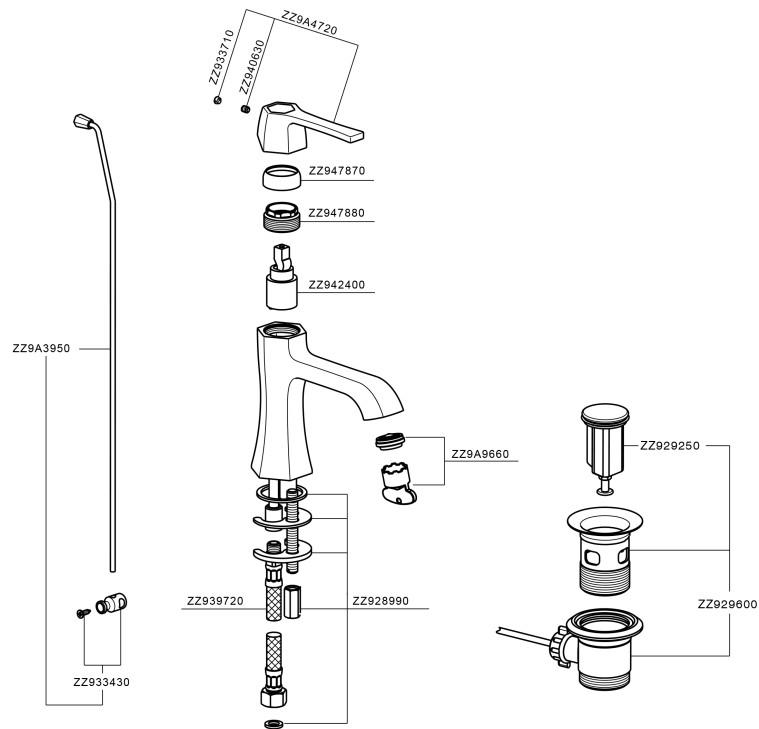

Single lever washbasin mixer **CHERIE_CH000514**

MODEL **CH000514**

Single lever washbasin mixer, with automatic 1"1/4 pop-up waste, G.3/8" stainless steel flexible hoses

AVAILABLE FINISHINGS

- 
6T 6T Chrome/Matt Black
- 
7C 7C Gold/Matt Black
- 
7D 7D Polished Nickel/Matt Black
- 
7E 7E Rose Gold/Matt Black

CHARACTERISTICS

Cartridge Spare Parts **ZZ94240000**

25 mm Cartridge

Single lever washbasin mixer CHERIE_CH000514

CH000514

<https://en.cisal.it/single-lever-washbasin-mixer-cherie-ch000514>

2026-04-30