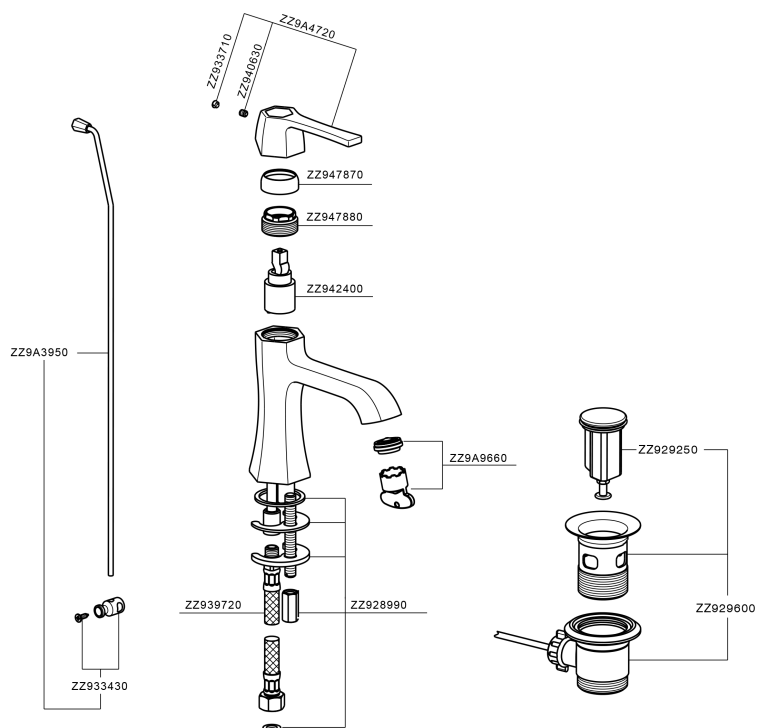

Single lever washbasin mixer **CHERIE_CH000514**

MODEL **CH000514**

Single lever washbasin mixer, with automatic 1"1/4 pop-up waste, G.3/8" stainless steel flexible hoses

AVAILABLE FINISHINGS

- 
6T 6T Chrome/Matt Black
- 
7C 7C Gold/Matt Black
- 
7D 7D Polished Nickel/Matt Black
- 
7E 7E Rose Gold/Matt Black

CHARACTERISTICS

Cartridge Spare Parts **ZZ94240000**

25 mm Cartridge

Single lever washbasin mixer CHERIE_CH000514

CH000514

<https://en.cisal.it/single-lever-washbasin-mixer-cherie-ch000514>

2026-05-20