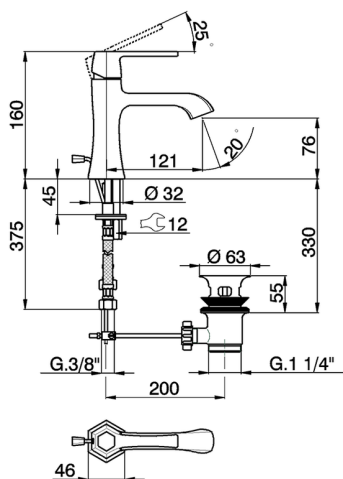

Single lever washbasin mixer **CHERIE_CH000514**

MODEL **CH000514**

Single lever washbasin mixer, with automatic 1"1/4 pop-up waste, G.3/8" stainless steel flexible hoses

AVAILABLE FINISHINGS

- 
6T 6T Chrome/Matt Black
- 
7C 7C Gold/Matt Black
- 
7D 7D Polished Nickel/Matt Black
- 
7E 7E Rose Gold/Matt Black

CHARACTERISTICS

Cartridge Spare Parts **ZZ94240000**

25 mm Cartridge

Single lever washbasin mixer CHERIE_CH000514

CH000514

<https://en.cisal.it/single-lever-washbasin-mixer-cherie-ch000514>

2026-04-30