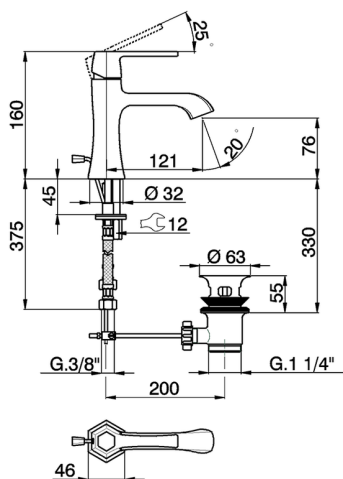

## Single lever washbasin mixer **CHERIE\_CH000514**

MODEL **CH000514**

Single lever washbasin mixer, with automatic 1"1/4 pop-up waste, G.3/8" stainless steel flexible hoses

### CHARACTERISTICS

Cartridge Spare Parts **ZZ94240000**

**25 mm Cartridge**