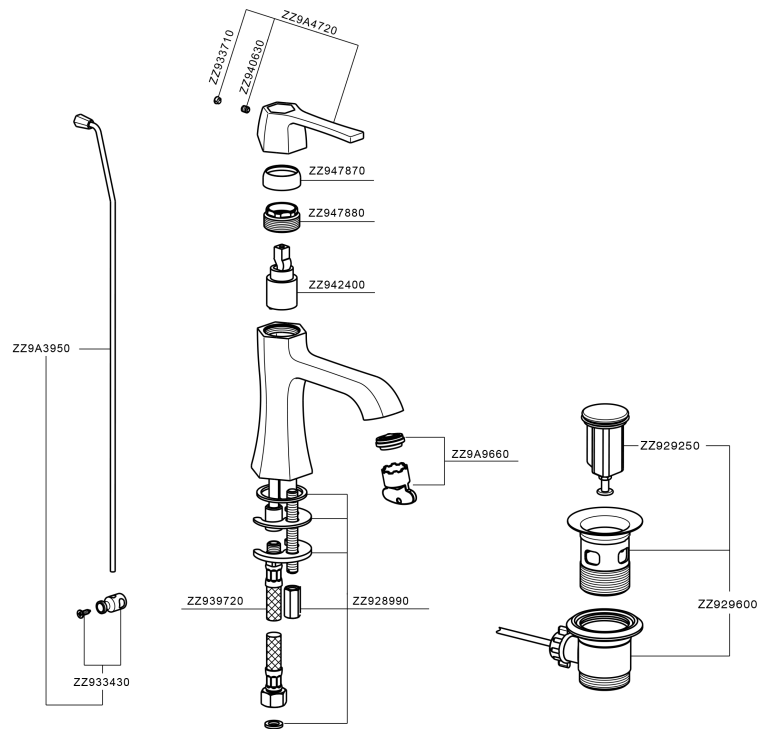

## Single lever washbasin mixer CHERIE\_CH000514

CH000514

<https://en.cisal.it/single-lever-washbasin-mixer-cherie-ch000514>

2026-06-14