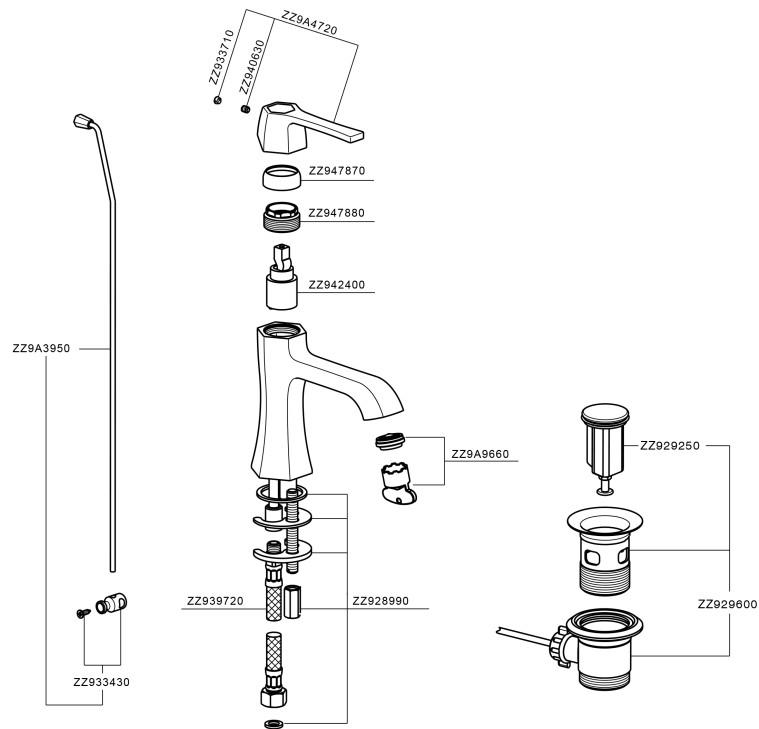

Single lever washbasin mixer **CHERIE_CH000514**

MODEL **CH000514**

Single lever washbasin mixer, with automatic 1"1/4 pop-up waste, G.3/8" stainless steel flexible hoses

AVAILABLE FINISHINGS

- 
6T 6T Chrome/Matt Black
- 
7C 7C Gold/Matt Black
- 
7D 7D Polished Nickel/Matt Black
- 
7E 7E Rose Gold/Matt Black

CHARACTERISTICS

Cartridge Spare Parts **ZZ94240000**

25 mm Cartridge

Single lever washbasin mixer CHERIE_CH000514

CH000514

<https://en.cisal.it/single-lever-washbasin-mixer-cherie-ch000514>

2026-06-13