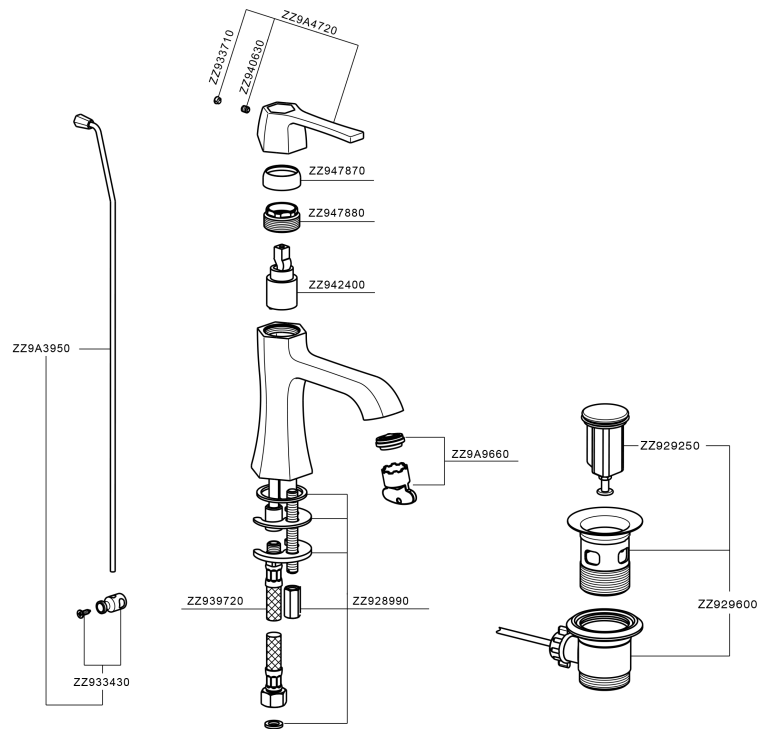

Single lever washbasin mixer CHERIE_CH000514

CH000514

<https://en.cisal.it/single-lever-washbasin-mixer-cherie-ch000514>

2026-04-30