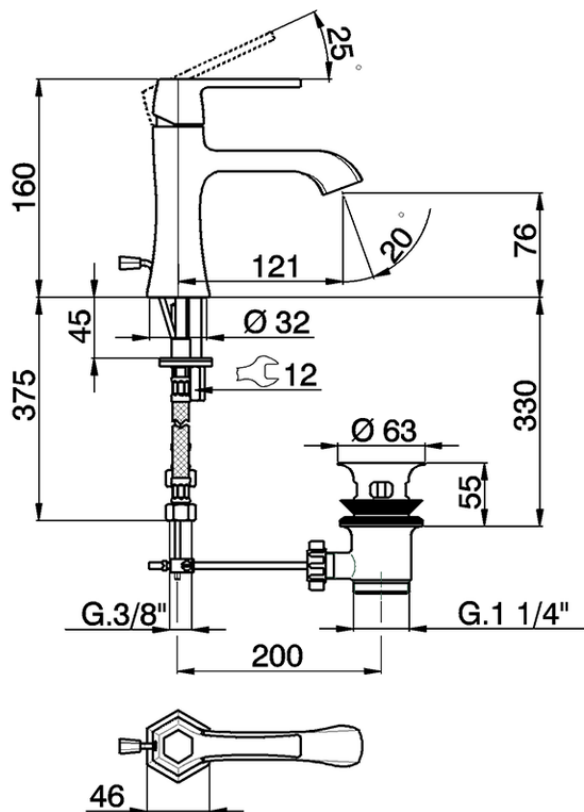

Single lever washbasin mixer CHERIE_CH000514

CH000514

<https://en.cisal.it/single-lever-washbasin-mixer-cherie-ch000514>

2026-05-20