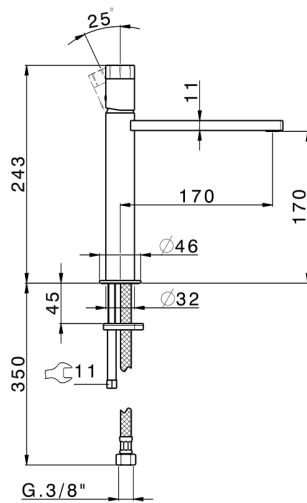

Single lever 'medium' washbasin mixer MARBLE X32_X6001504

MODEL **X6001504**

Single lever 'medium' washbasin mixer, without automatic pop-up waste, G.3/8" stainless steel flexible hose, with marble lever, Inox AISI 316L

AVAILABLE FINISHINGS

5X 5X Brushed Stainless Steel/Marble Marquina

CHARACTERISTICS

Cartridge Spare Parts **ZZ96550000**

25 mm Cartridge

Single lever 'medium' washbasin mixer MARBLE X32_X6001504

X6001504

<https://en.cisal.it/single-lever-medium-washbasin-mixer-marble-x32x6001504>