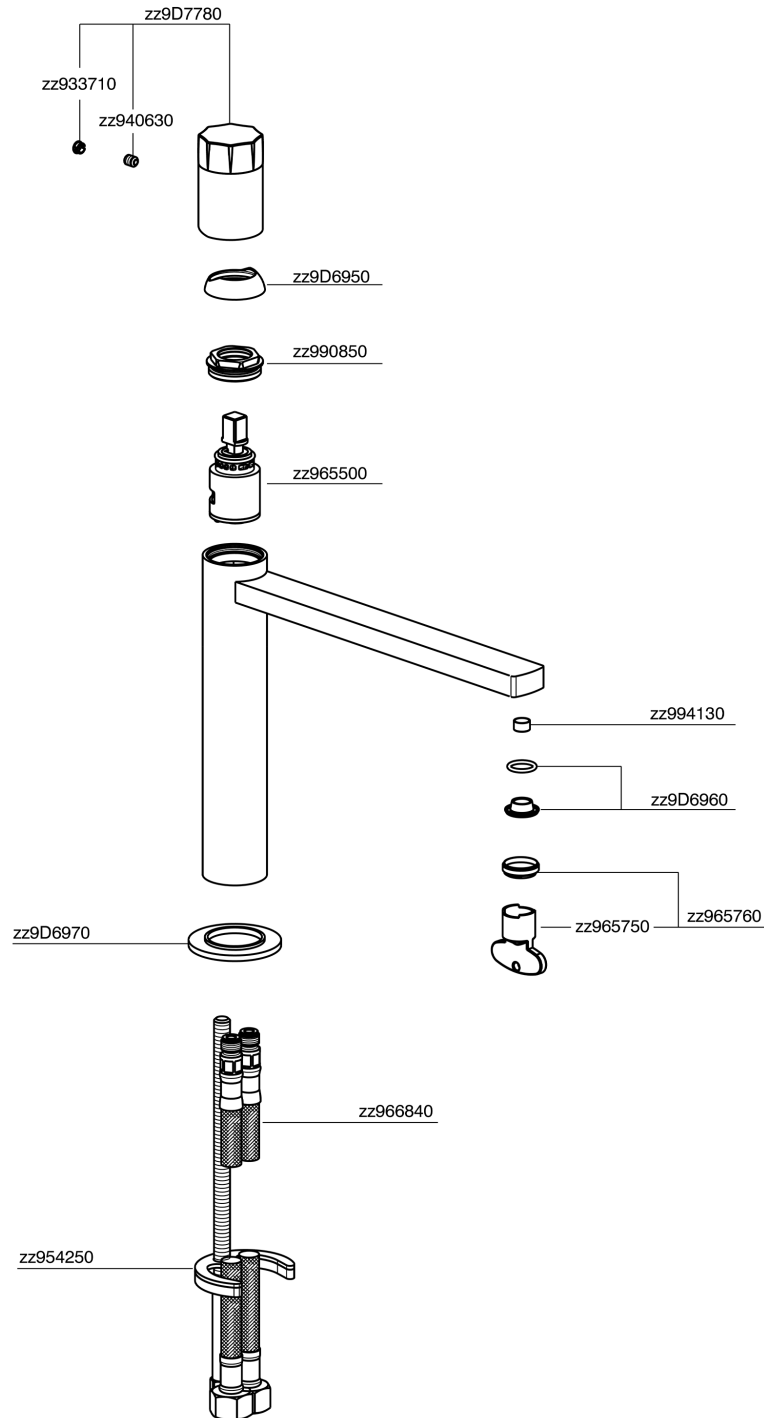

Single lever 'medium' washbasin mixer MARBLE X32_X6001504

MODEL **X6001504**

Single lever 'medium' washbasin mixer, without automatic pop-up waste, G.3/8" stainless steel flexible hose, with marble lever, Inox AISI 316L

AVAILABLE FINISHINGS

5X 5X Brushed Stainless Steel/Marble Marquina

CHARACTERISTICS

Cartridge Spare Parts **ZZ96550000**

25 mm Cartridge

Single lever 'medium' washbasin mixer MARBLE X32_X6001504

X6001504

<https://en.cisal.it/single-lever-medium-washbasin-mixer-marble-x32x6001504>