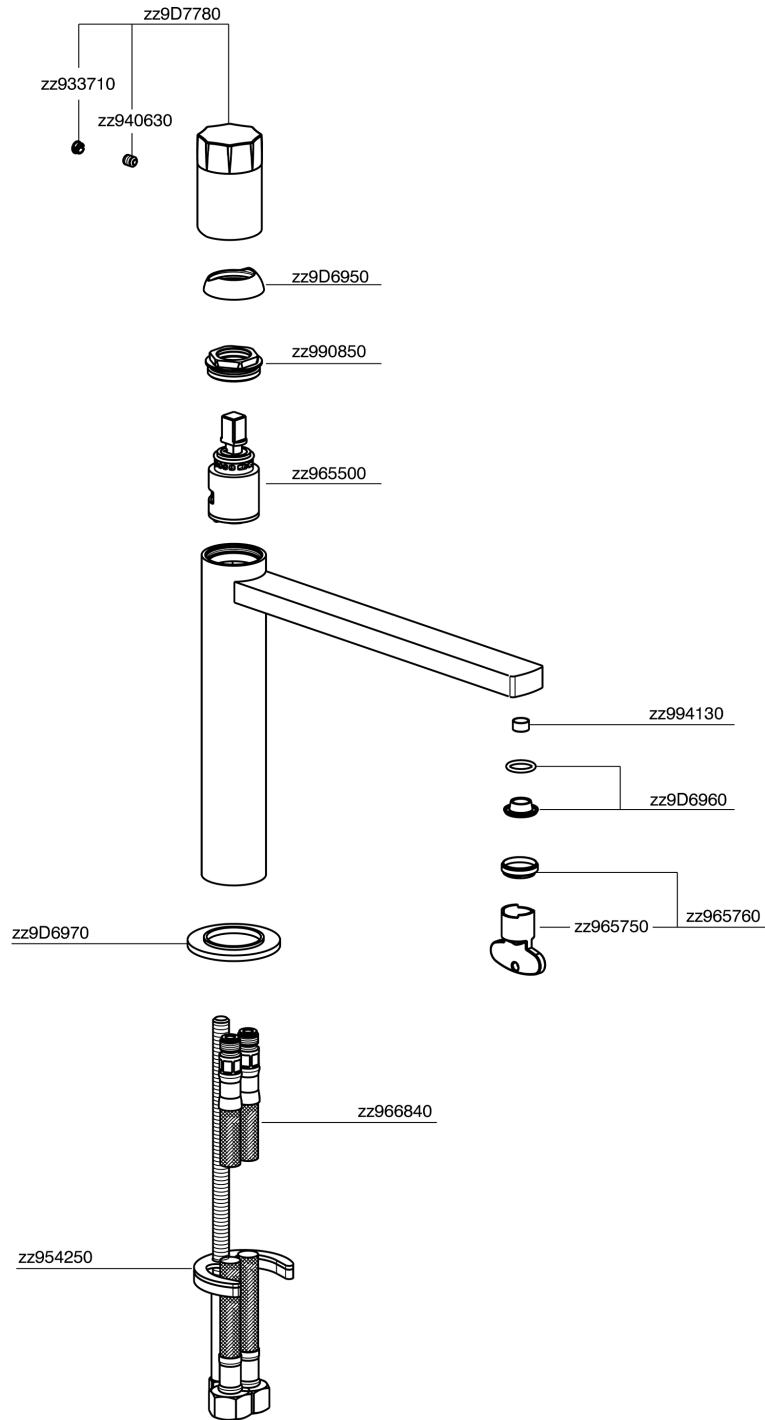

Single lever 'medium' washbasin mixer MARBLE X32_X6001504

X6001504

<https://en.cisal.it/single-lever-medium-washbasin-mixer-marble-x32x6001504>

2024-09-16