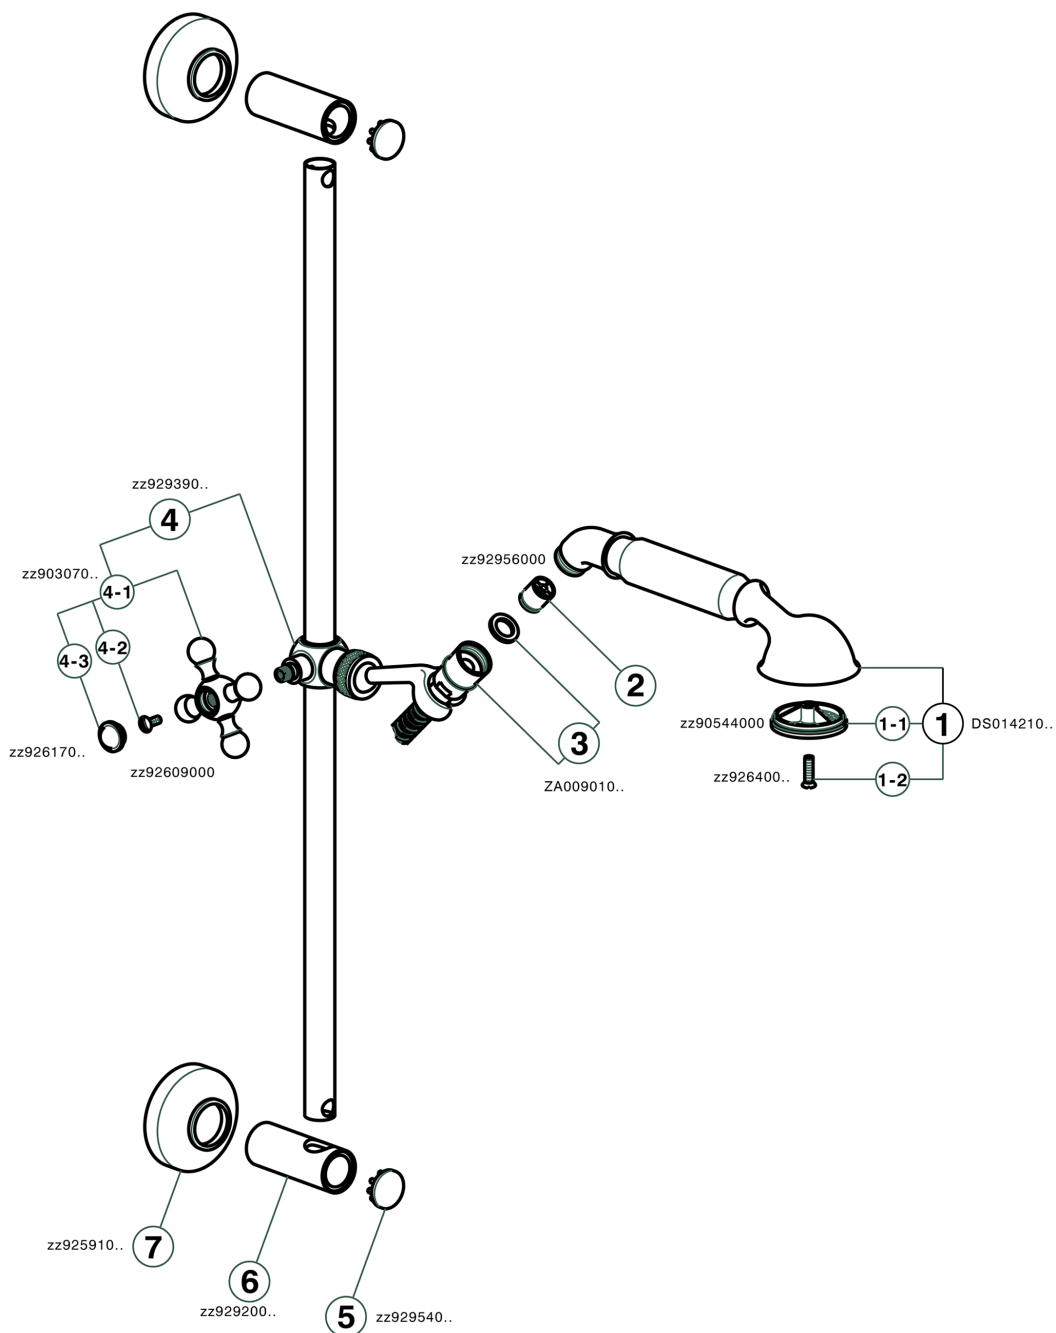

Shower set ARCANA TOSCANA_TS003112

TS003112

<https://en.cisal.it/shower-set-arcana-toscana-ts003112>

2026-04-08