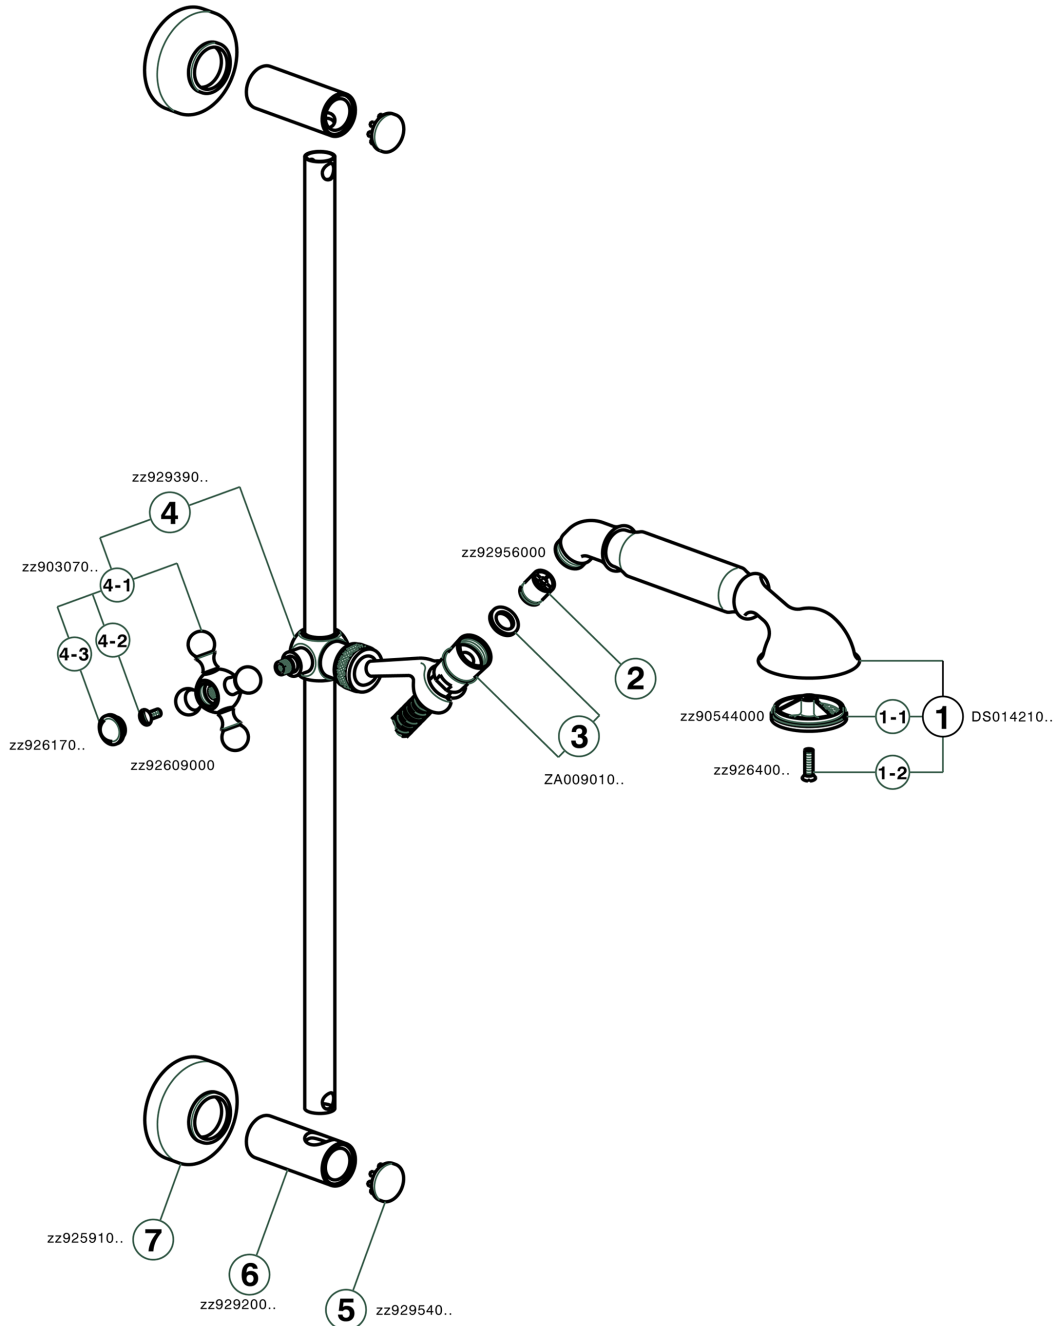

Shower set ARCANA TOSCANA_TS003112

TS003112

<https://en.cisal.it/shower-set-arcana-toscana-ts003112>

2026-04-30