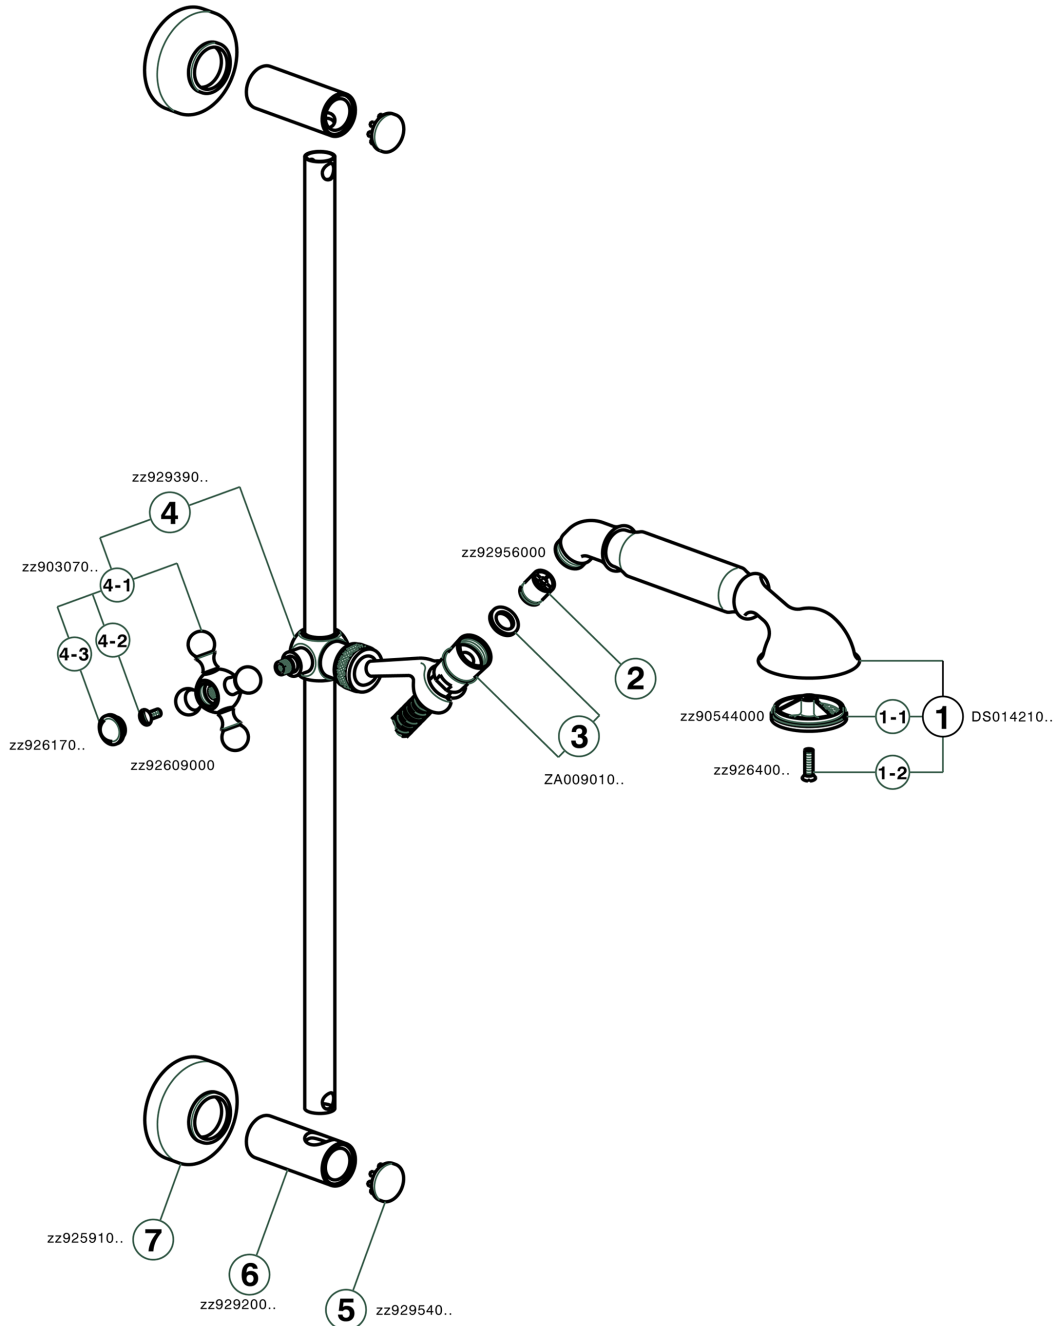

Shower set ARCANA TOSCANA_TS003112

TS003112

<https://en.cisal.it/shower-set-arcana-toscana-ts003112>

2026-04-10