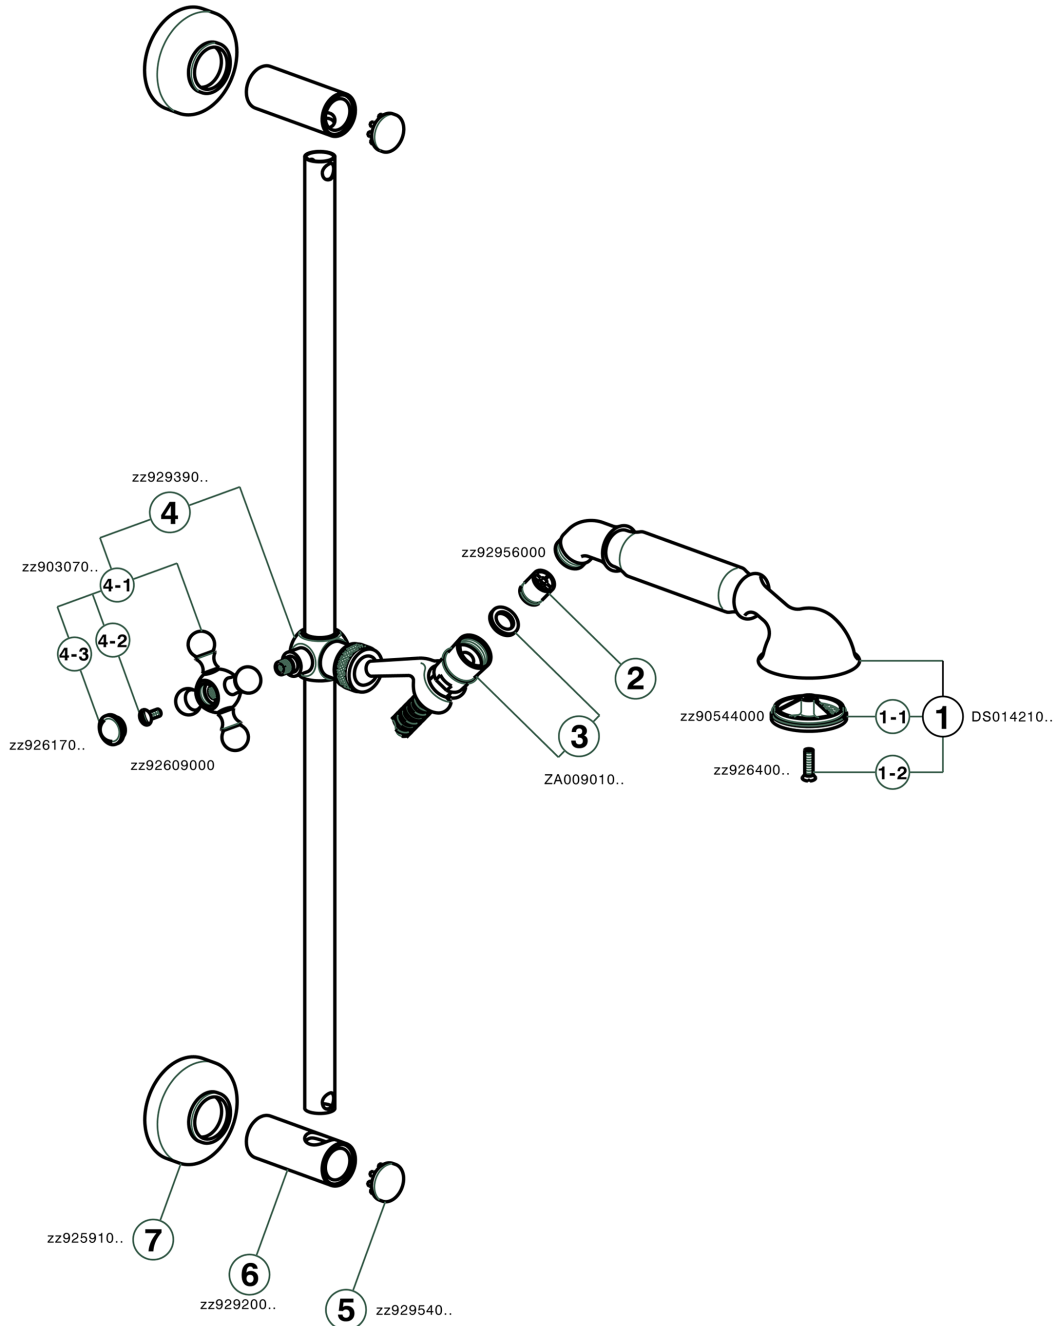

Shower set ARCANA TOSCANA_TS003112

TS003112

<https://en.cisal.it/shower-set-arcana-toscana-ts003112>

2026-04-08