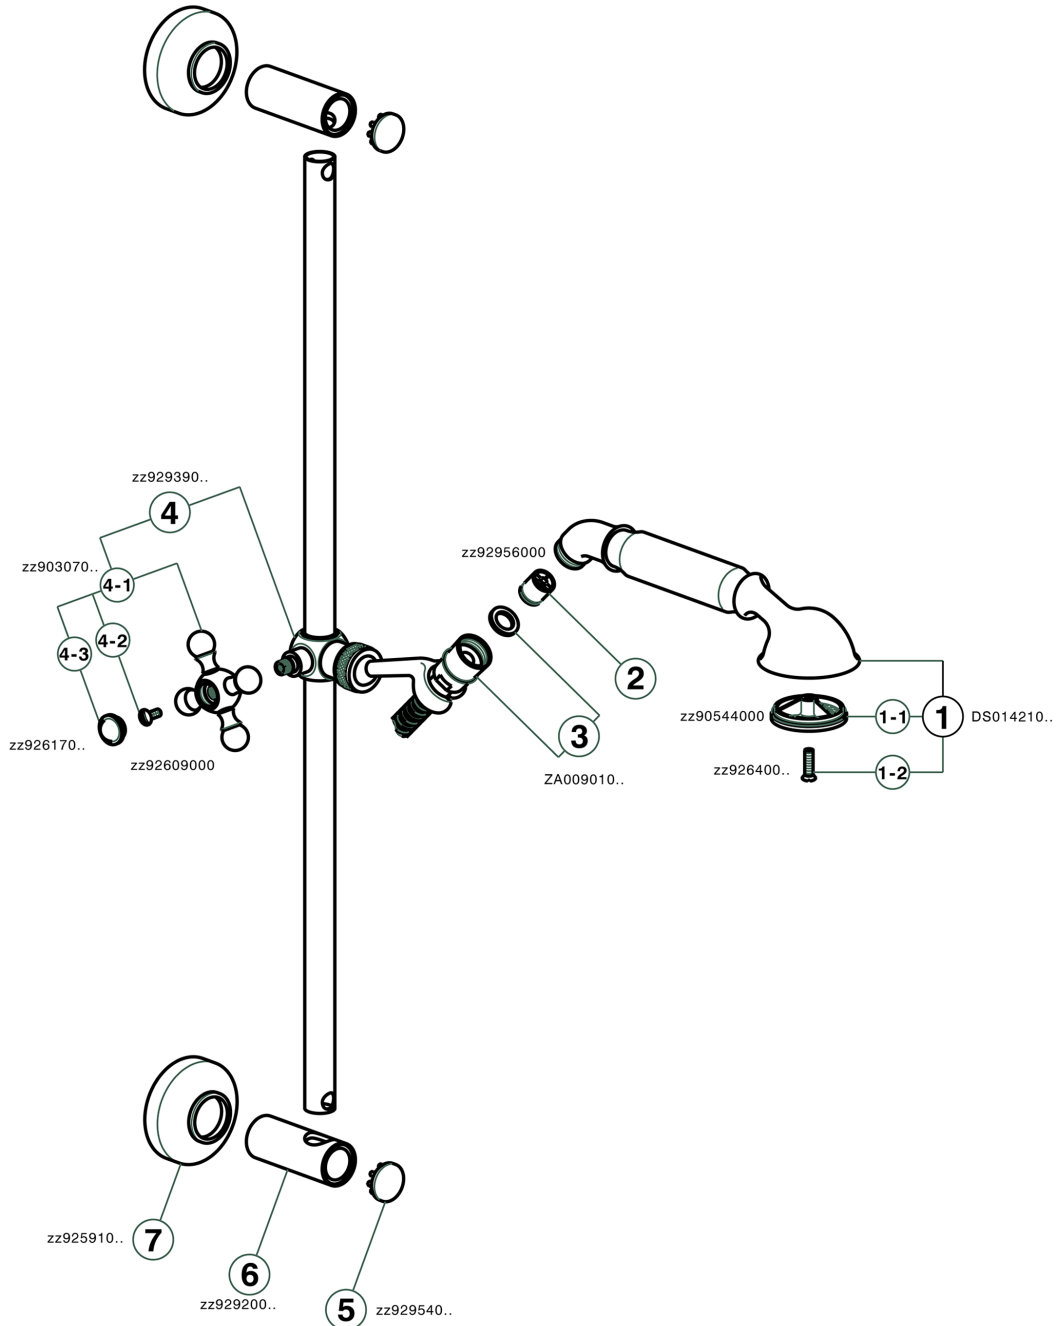

Shower set ARCANA TOSCANA_TS003112

TS003112

<https://en.cisal.it/shower-set-arcana-toscana-ts003112>

2026-06-10