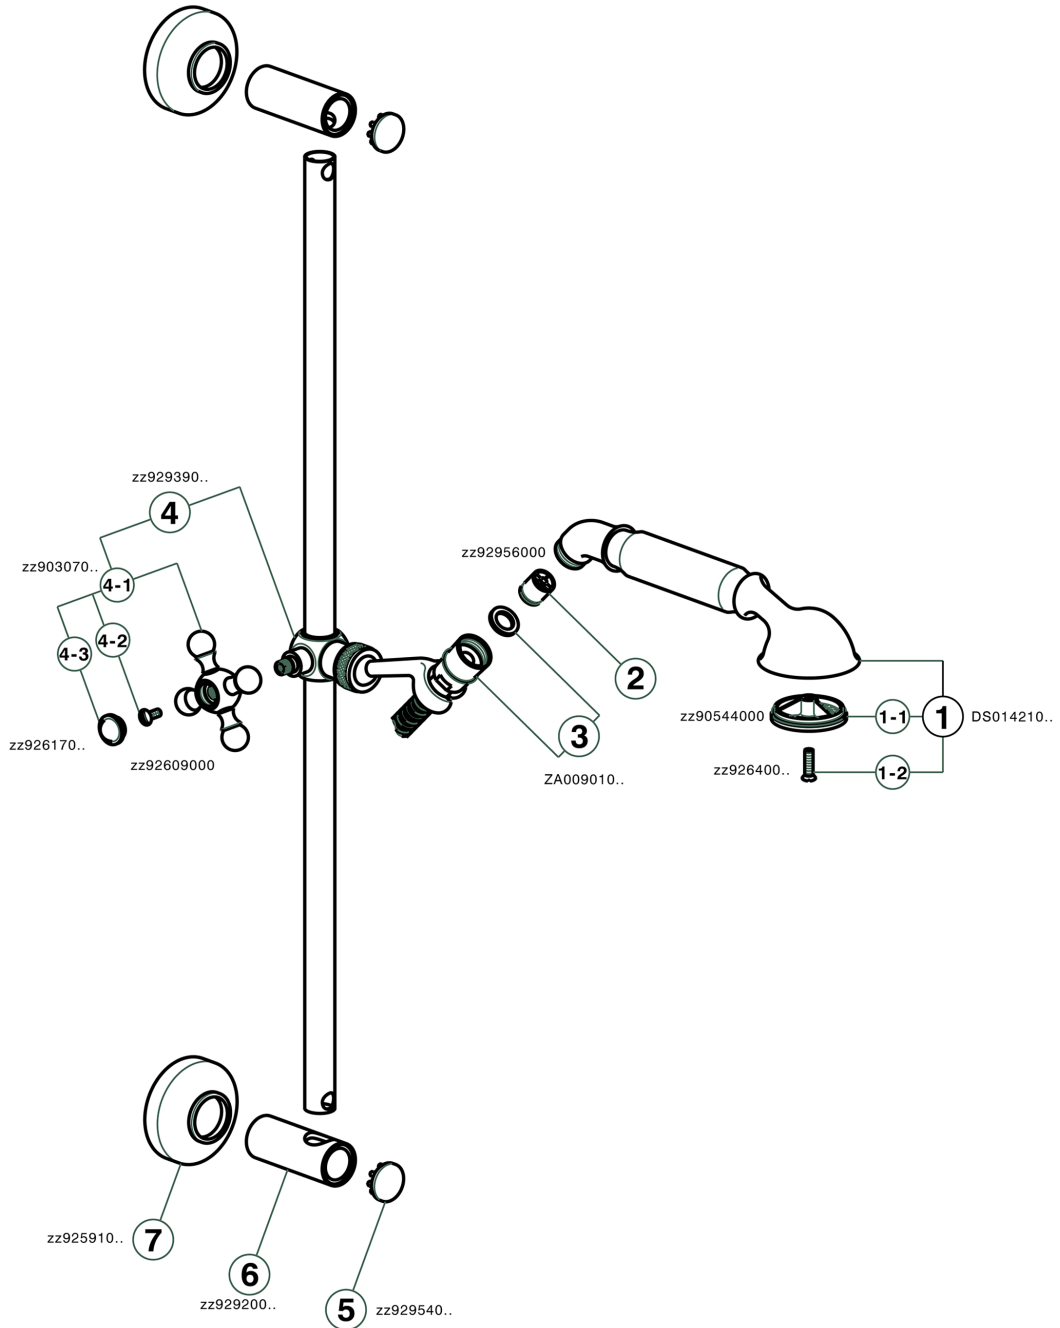

## Shower set ARCANA TOSCANA\_TS003112

TS003112

<https://en.cisal.it/shower-set-arcana-toscana-ts003112>

2026-06-14