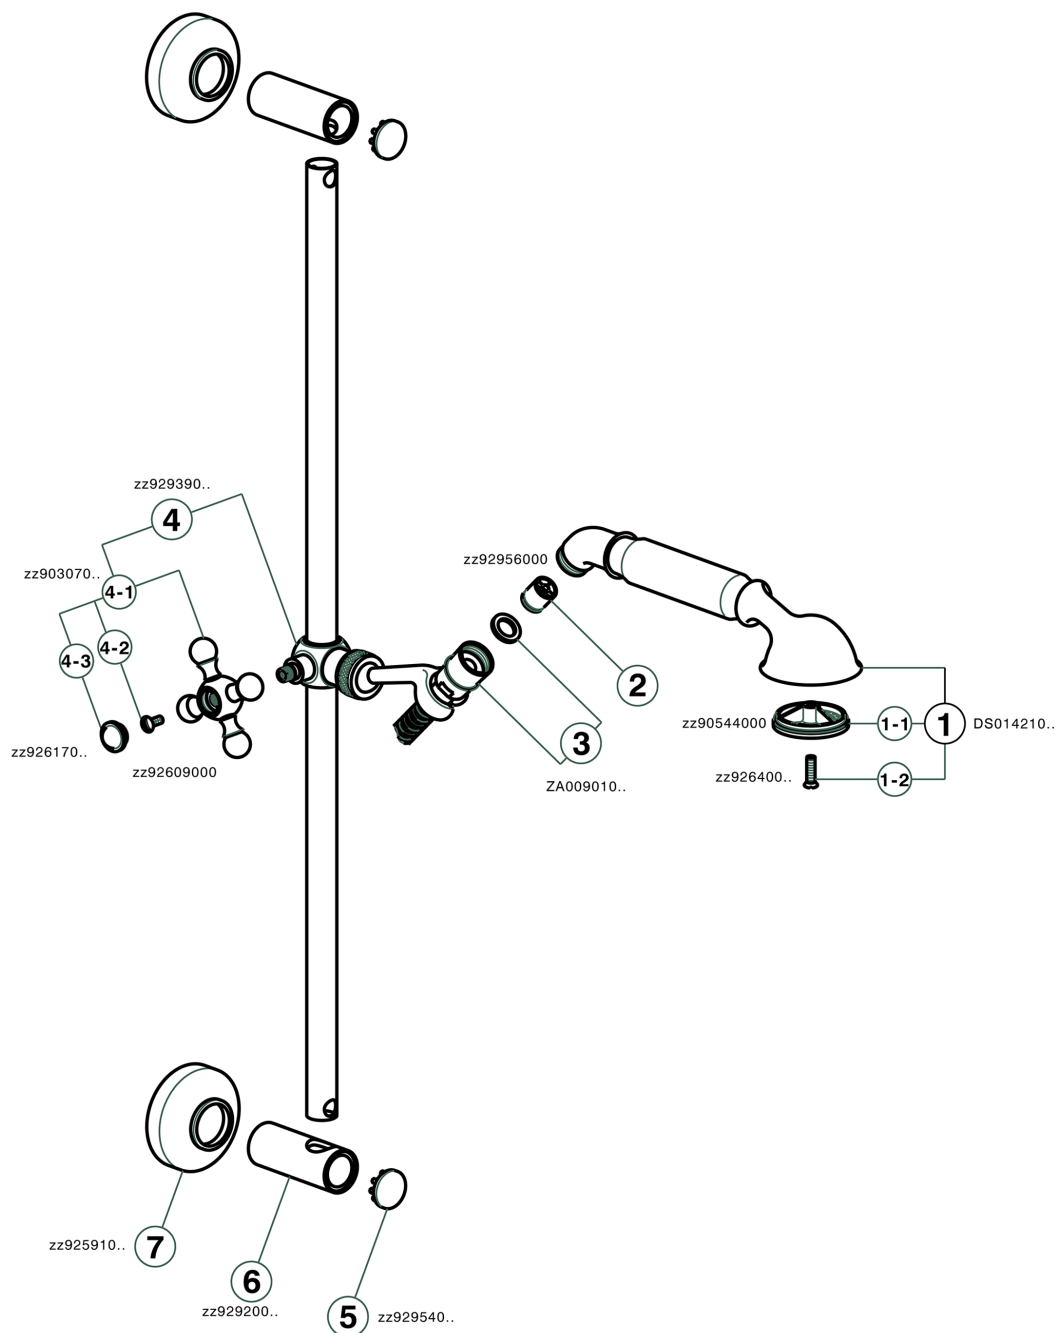

Shower set ARCANA TOSCANA_TS003112

TS003112

<https://en.cisal.it/shower-set-arcana-toscana-ts003112>

2026-05-20