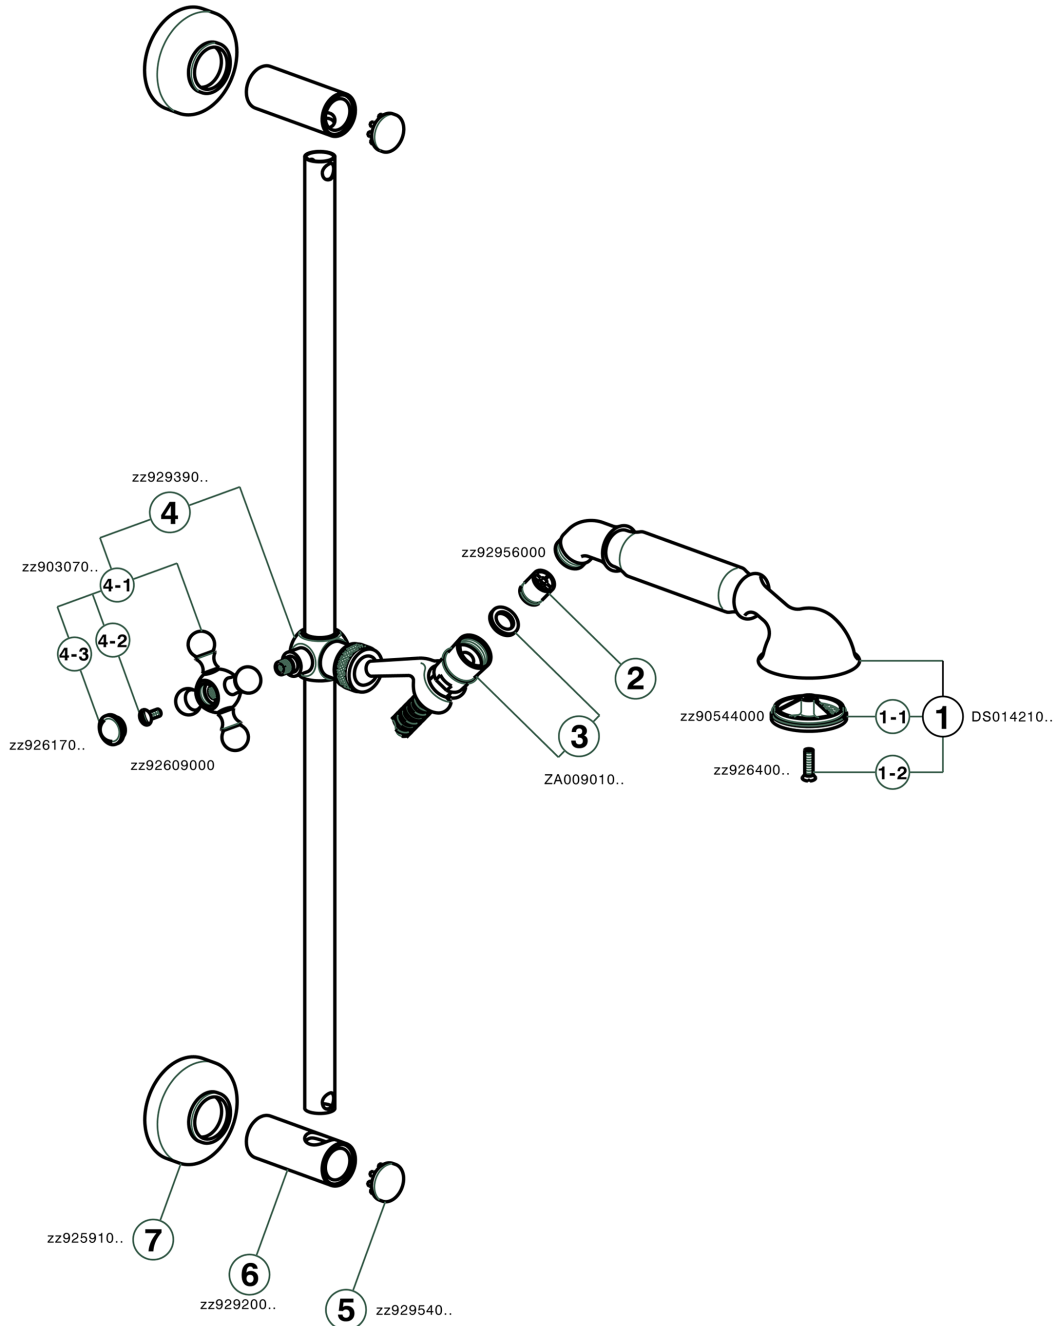

Shower set ARCANA TOSCANA_TS003112

TS003112

<https://en.cisal.it/shower-set-arcana-toscana-ts003112>

2026-04-29