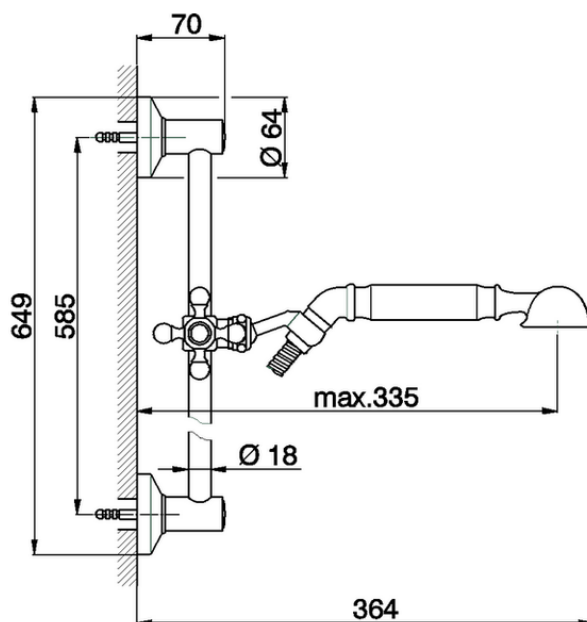

Shower set ARCANA TOSCANA_TS003112

TS003112

<https://en.cisal.it/shower-set-arcana-toscana-ts003112>

2026-04-29