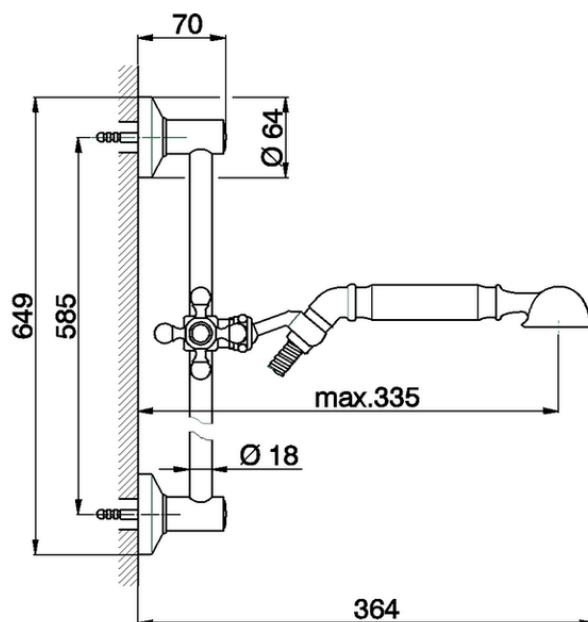

Shower set ARCANA TOSCANA_TS003112

TS003112

<https://en.cisal.it/shower-set-arcana-toscana-ts003112>

2026-04-30