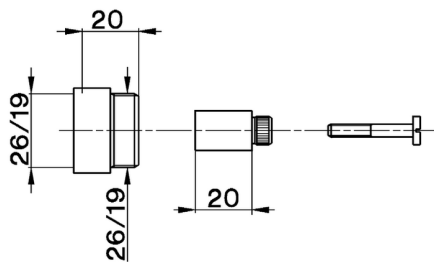

Extension COMPONENTS_ZA000360

MODEL **ZA000360**

Extension, for central concealed diverter art.20

AVAILABLE FINISHINGS

- **21** 21 Chrome
- **24** 24 Gold
- **27** 27 Old Bronze

CHARACTERISTICS

2026-06-15