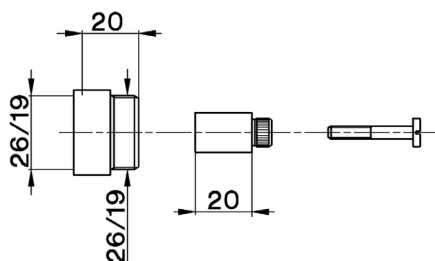

Extension COMPONENTS_ZA000360

MODEL **ZA000360**

Extension, for central concealed diverter art.20

AVAILABLE FINISHINGS

-  **21** 21 Chrome
-  **24** 24 Gold
-  **27** 27 Old Bronze

CHARACTERISTICS

2026-04-28