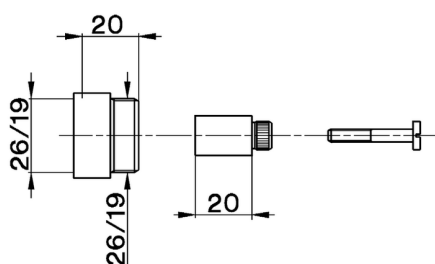

Extension COMPONENTS_ZA000360

MODEL **ZA000360**

Extension, for central concealed diverter art.20

AVAILABLE FINISHINGS

- **21** 21 Chrome
- **24** 24 Gold
- **27** 27 Old Bronze

CHARACTERISTICS

2026-05-19