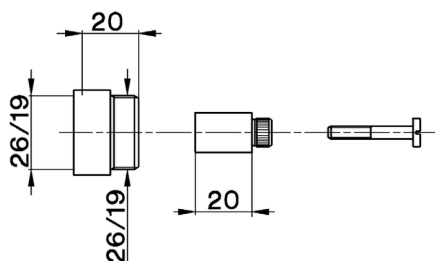

Extension COMPONENTS_ZA000360

MODEL **ZA000360**

Extension, for central concealed diverter art.20

AVAILABLE FINISHINGS

21 21 Chrome

24 24 Gold

27 27 Old Bronze

CHARACTERISTICS