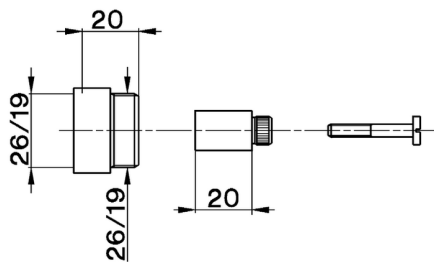

Extension COMPONENTS_ZA000360

MODEL **ZA000360**

Extension, for central concealed diverter art.20

AVAILABLE FINISHINGS

-  **21** 21 Chrome
-  **24** 24 Gold
-  **27** 27 Old Bronze

CHARACTERISTICS

2026-04-08