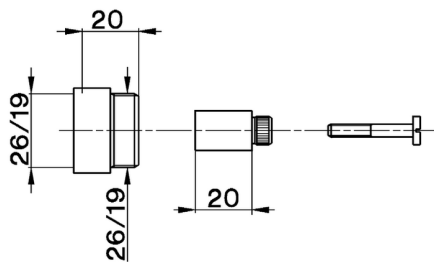

Extension COMPONENTS_ZA000360

MODEL **ZA000360**

Extension,for central concealed diverter art.20

AVAILABLE FINISHINGS

-  **21** 21 Chrome
-  **24** 24 Gold
-  **27** 27 Old Bronze

CHARACTERISTICS

2026-06-14