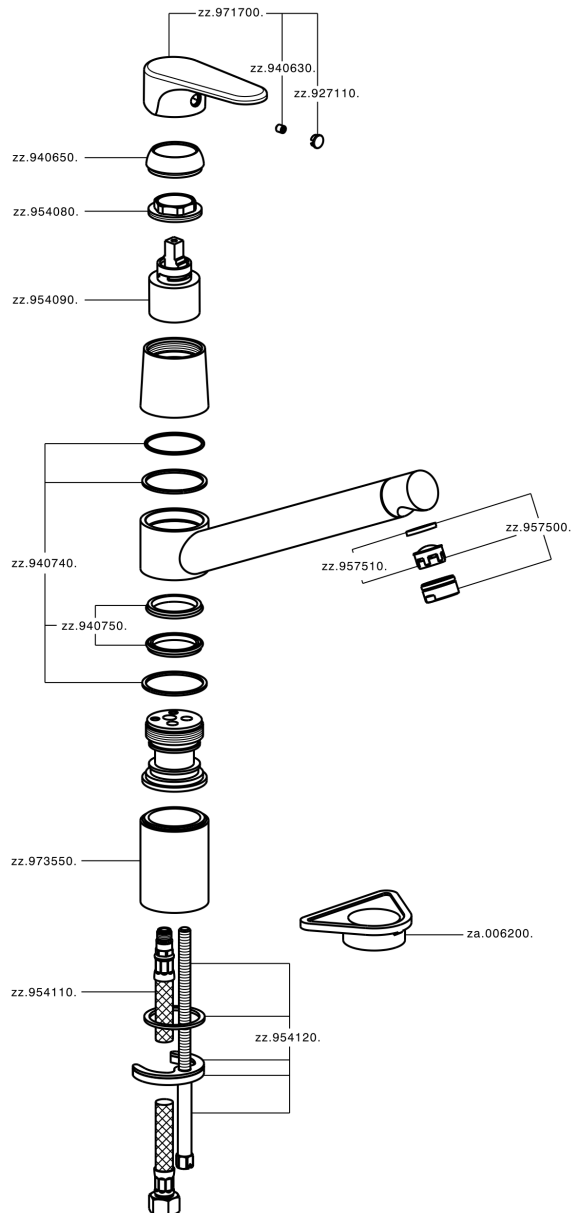

## Single lever sink mixer KITCHEN\_A3002580

MODEL **A3002580**

Single lever sink mixer, swivel spout, G.3/8" stainless steel flexible hoses

### CHARACTERISTICS

Cartridge Spare Parts **ZZ95409000**

**35 mm Cartridge**

### EcoStop

EcoStop feature limits water flow to approximately 50% of maximum output with one point of resistance on setting. Push slightly past the middle stop only when full water output is required. This will save water up to 50%.

## Single lever sink mixer KITCHEN\_A3002580

A3002580

<https://en.cisal.it/single-lever-sink-mixer-kitchen-a3002580>

2026-06-13