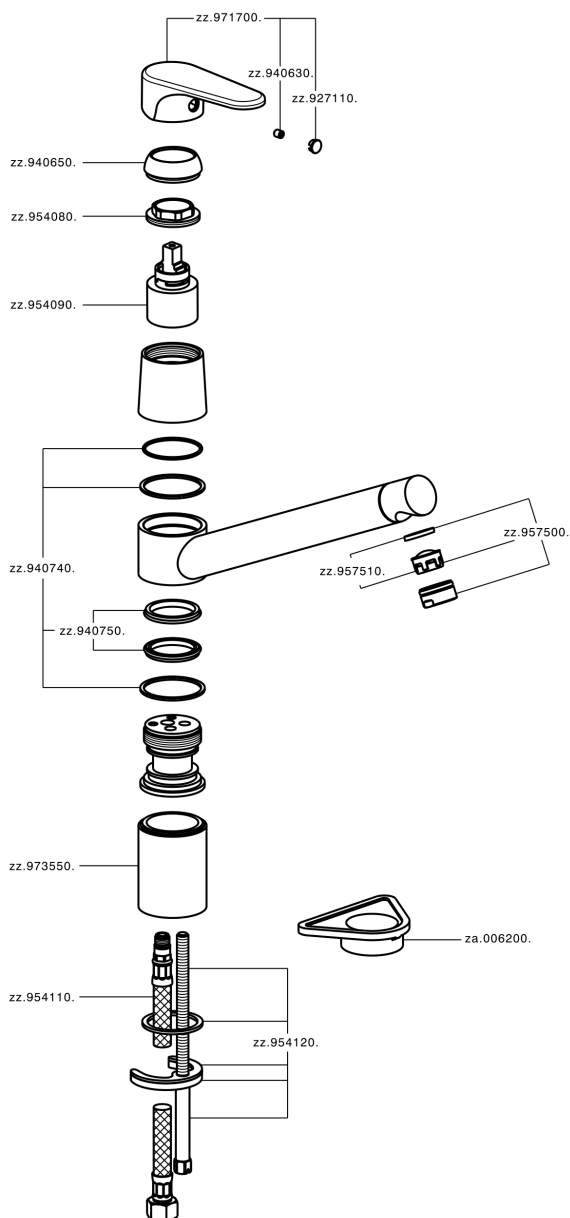

Single lever sink mixer KITCHEN_A3002580

A3002580

<https://en.cisal.it/single-lever-sink-mixer-kitchen-a3002580>

2026-04-09