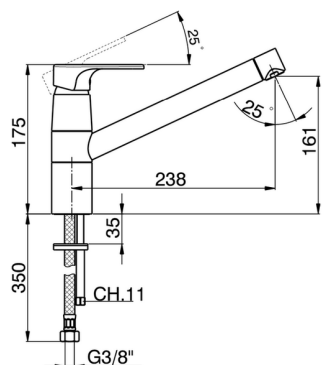

CHARACTERISTICS

Cartridge Spare Parts **ZZ95409000**

35 mm Cartridge

EcoStop

EcoStop feature limits water flow to approximately 50% of maximum output with one point of resistance on setting. Push slightly past the middle stop only when full water output is required. This will save water up to 50%.