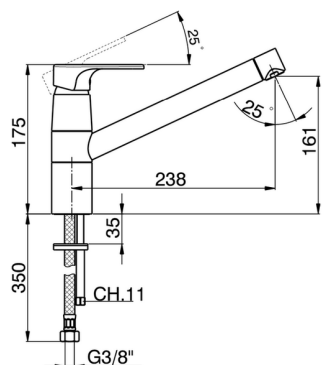

## Single lever sink mixer KITCHEN\_A3002580

MODEL **A3002580**

Single lever sink mixer, swivel spout, G.3/8" stainless steel flexible hoses

### CHARACTERISTICS

Cartridge Spare Parts **ZZ95409000**

**35 mm Cartridge**

### EcoStop

EcoStop feature limits water flow to approximately 50% of maximum output with one point of resistance on setting. Push slightly past the middle stop only when full water output is required. This will save water up to 50%.