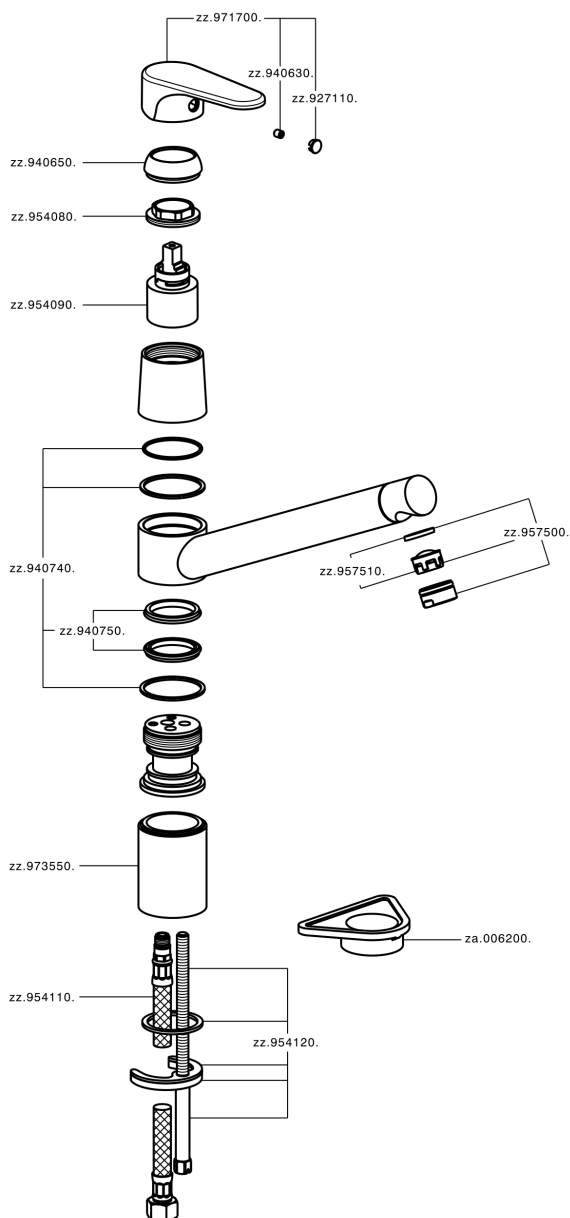

## Single lever sink mixer KITCHEN\_A3002580

MODEL **A3002580**

Single lever sink mixer, swivel spout, G.3/8" stainless steel flexible hoses

### CHARACTERISTICS

Cartridge Spare Parts **ZZ95409000**

**35 mm Cartridge**

### EcoStop

EcoStop feature limits water flow to approximately 50% of maximum output with one point of resistance on setting. Push slightly past the middle stop only when full water output is required. This will save water up to 50%.

## Single lever sink mixer KITCHEN\_A3002580

A3002580

<https://en.cisal.it/single-lever-sink-mixer-kitchen-a3002580>

2026-04-09