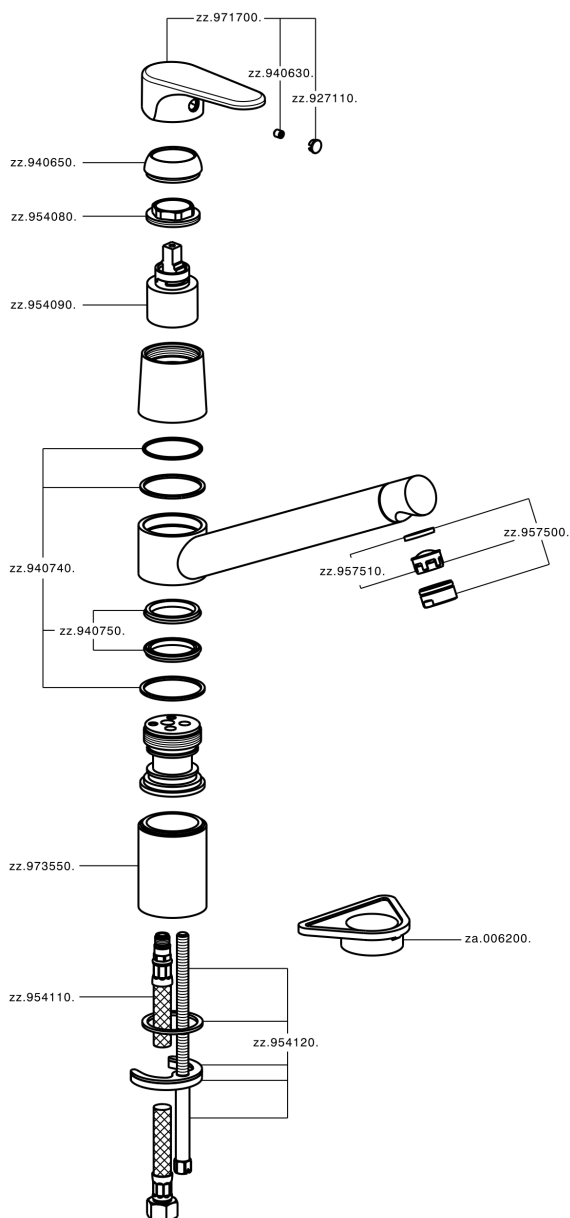

Single lever sink mixer KITCHEN_A3002580

A3002580

<https://en.cisal.it/single-lever-sink-mixer-kitchen-a3002580>

2026-04-30