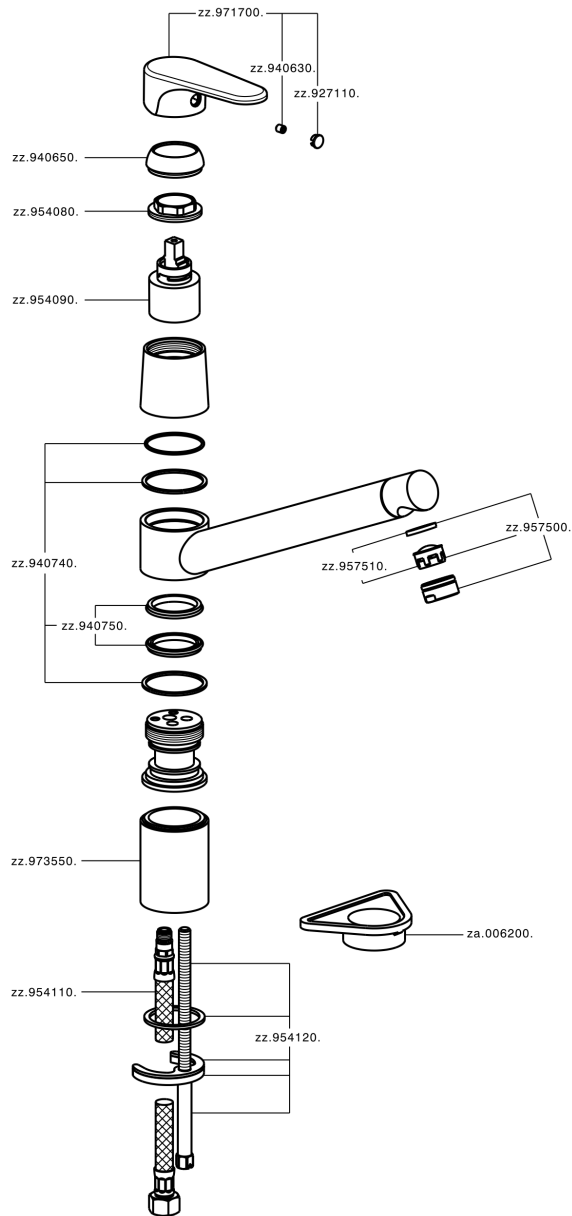

Single lever sink mixer KITCHEN_A3002580

A3002580

<https://en.cisal.it/single-lever-sink-mixer-kitchen-a3002580>

2026-04-08