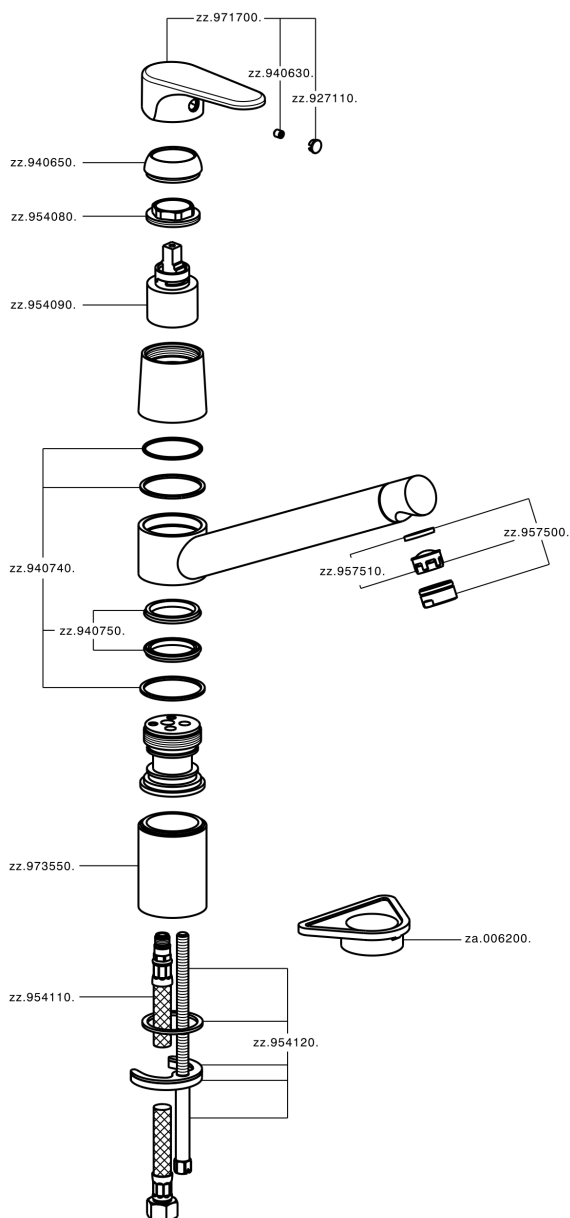

## Single lever sink mixer KITCHEN\_A3002580

A3002580

<https://en.cisal.it/single-lever-sink-mixer-kitchen-a3002580>

2026-06-14