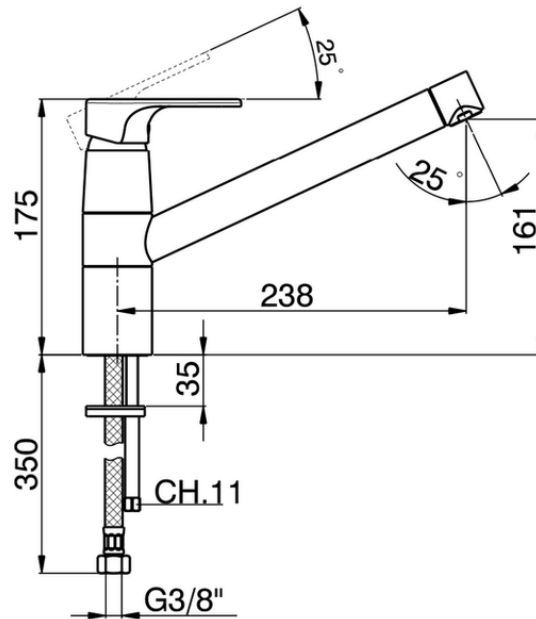

Single lever sink mixer KITCHEN_A3002580

A3002580

<https://en.cisal.it/single-lever-sink-mixer-kitchen-a3002580>

2026-06-14