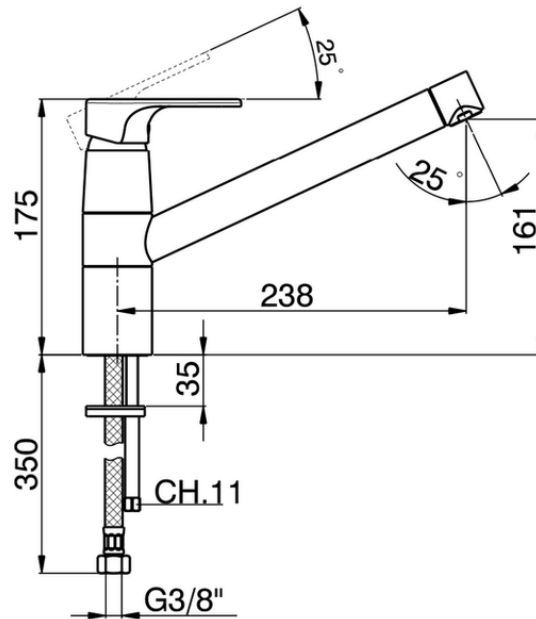

## Single lever sink mixer KITCHEN\_A3002580

A3002580

<https://en.cisal.it/single-lever-sink-mixer-kitchen-a3002580>

2026-04-09