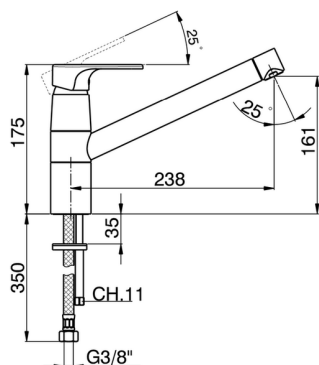

## Single lever sink mixer KITCHEN\_A3002580

MODEL **A3002580**

Single lever sink mixer, swivel spout, G.3/8" stainless steel flexible hoses

### CHARACTERISTICS

Cartridge Spare Parts **ZZ95409000**

**35 mm Cartridge**

### EcoStop

EcoStop feature limits water flow to approximately 50% of maximum output with one point of resistance on setting. Push slightly past the middle stop only when full water output is required. This will save water up to 50%.