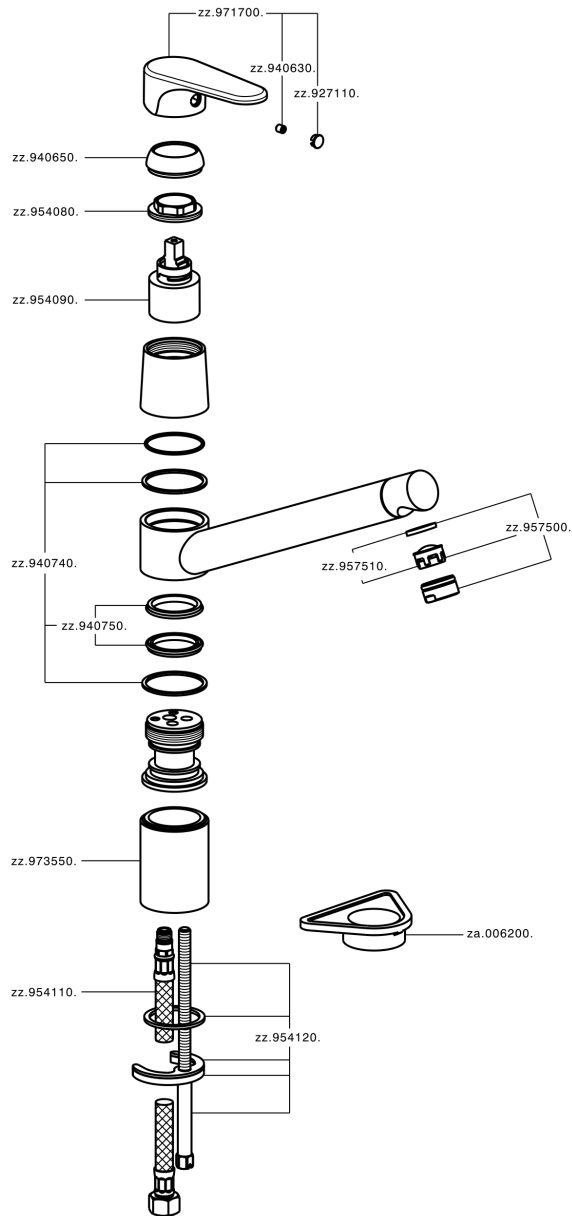

Single lever sink mixer KITCHEN_A3002580

MODEL **A3002580**

Single lever sink mixer, swivel spout, G.3/8" stainless steel flexible hoses

AVAILABLE FINISHINGS

-  **21** 21 Chrome
-  **2F** 2F Brushed Nickel
-  **40** 40 Matt Black

CHARACTERISTICS

Cartridge Spare Parts **ZZ95409000**

35 mm Cartridge

EcoStop

EcoStop feature limits water flow to approximately 50% of maximum output with one point of resistance on setting. Push slightly past the middle stop only when full water output is required. This will save water up to 50%.

Single lever sink mixer KITCHEN_A3002580

A3002580

<https://en.cisal.it/single-lever-sink-mixer-kitchen-a3002580>

2026-07-03