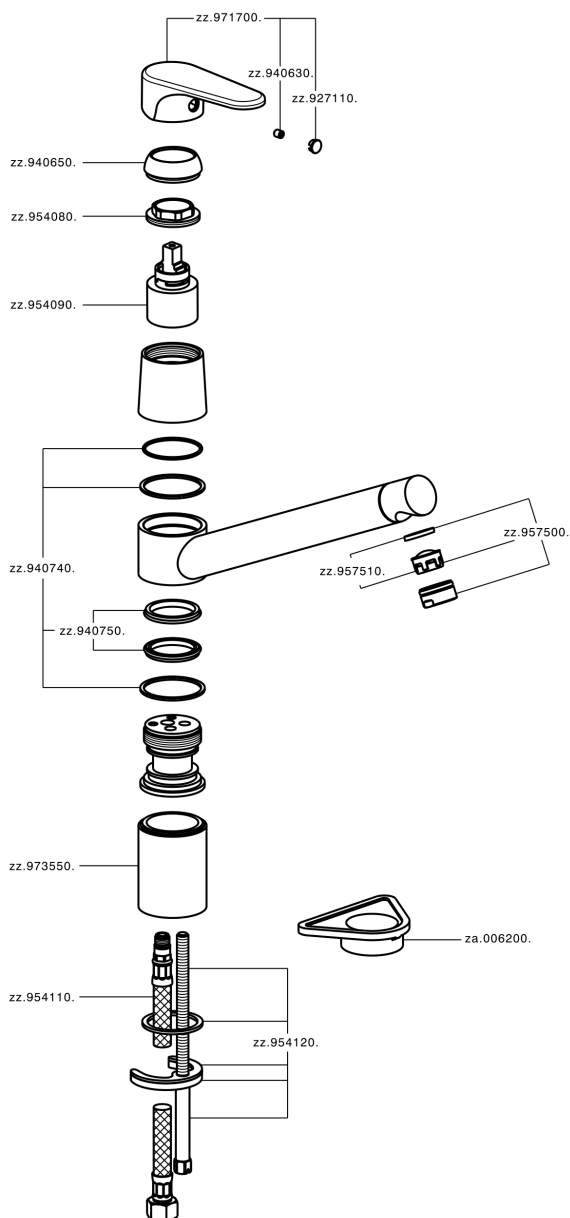

Single lever sink mixer KITCHEN_A3002580

MODEL **A3002580**

Single lever sink mixer, swivel spout, G.3/8" stainless steel flexible hoses

AVAILABLE FINISHINGS

-  **21** 21 Chrome
-  **2F** 2F Brushed Nickel
-  **40** 40 Matt Black

CHARACTERISTICS

Cartridge Spare Parts **ZZ95409000**

35 mm Cartridge

EcoStop

EcoStop feature limits water flow to approximately 50% of maximum output with one point of resistance on setting. Push slightly past the middle stop only when full water output is required. This will save water up to 50%.

Single lever sink mixer KITCHEN_A3002580

A3002580

<https://en.cisal.it/single-lever-sink-mixer-kitchen-a3002580>

2026-04-08