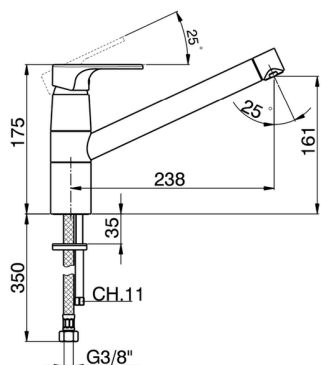

Single lever sink mixer KITCHEN_A3002580

MODEL **A3002580**

Single lever sink mixer, swivel spout, G.3/8" stainless steel flexible hoses

AVAILABLE FINISHINGS

-  **21** 21 Chrome
-  **2F** 2F Brushed Nickel
-  **40** 40 Matt Black

CHARACTERISTICS

Cartridge Spare Parts **ZZ95409000**

35 mm Cartridge

EcoStop

EcoStop feature limits water flow to approximately 50% of maximum output with one point of resistance on setting. Push slightly past the middle stop only when full water output is required. This will save water up to 50%.

Single lever sink mixer KITCHEN_A3002580

A3002580

<https://en.cisal.it/single-lever-sink-mixer-kitchen-a3002580>

2026-04-08