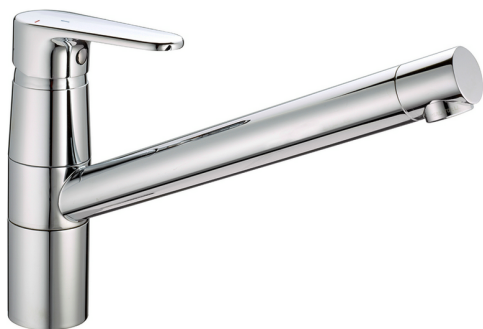

Single lever sink mixer KITCHEN_A3002580

MODEL **A3002580**

Single lever sink mixer, swivel spout, G.3/8" stainless steel flexible hoses

AVAILABLE FINISHINGS

-  **21** 21 Chrome
-  **2F** 2F Brushed Nickel
-  **40** 40 Matt Black

CHARACTERISTICS

Cartridge Spare Parts **ZZ95409000**

35 mm Cartridge

EcoStop

EcoStop feature limits water flow to approximately 50% of maximum output with one point of resistance on setting. Push slightly past the middle stop only when full water output is required. This will save water up to 50%.

Single lever sink mixer KITCHEN_A3002580

A3002580

<https://en.cisal.it/single-lever-sink-mixer-kitchen-a3002580>

2026-04-08