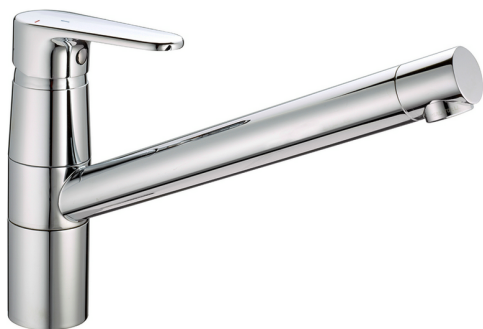

## Single lever sink mixer KITCHEN\_A3002580

MODEL **A3002580**

Single lever sink mixer, swivel spout, G.3/8" stainless steel flexible hoses

### AVAILABLE FINISHINGS

-  **21** 21 Chrome
-  **2F** 2F Brushed Nickel
-  **40** 40 Matt Black

### CHARACTERISTICS

Cartridge Spare Parts **ZZ95409000**

**35 mm Cartridge**

### EcoStop

EcoStop feature limits water flow to approximately 50% of maximum output with one point of resistance on setting. Push slightly past the middle stop only when full water output is required. This will save water up to 50%.