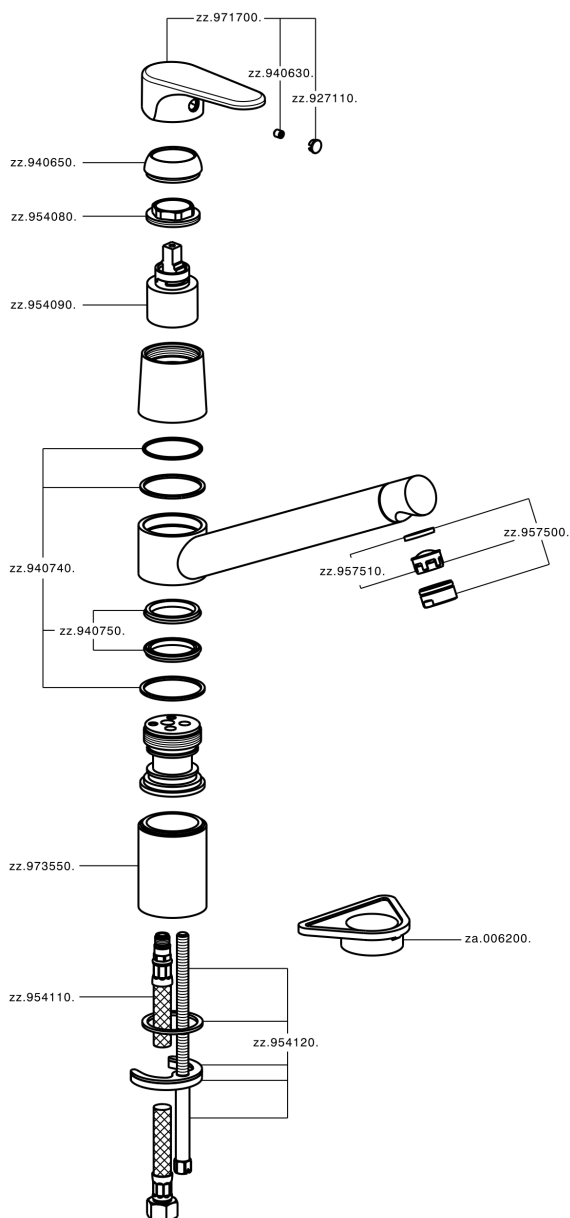

Single lever sink mixer KITCHEN_A3002580

A3002580

<https://en.cisal.it/single-lever-sink-mixer-kitchen-a3002580>

2026-05-20