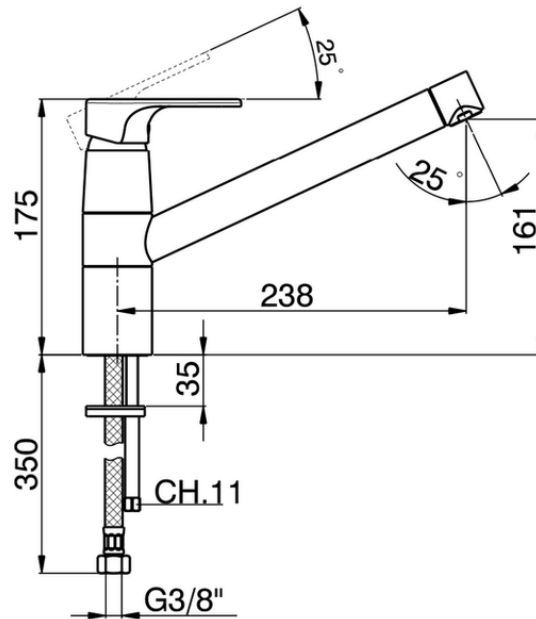

## Single lever sink mixer KITCHEN\_A3002580

A3002580

<https://en.cisal.it/single-lever-sink-mixer-kitchen-a3002580>

2026-07-03