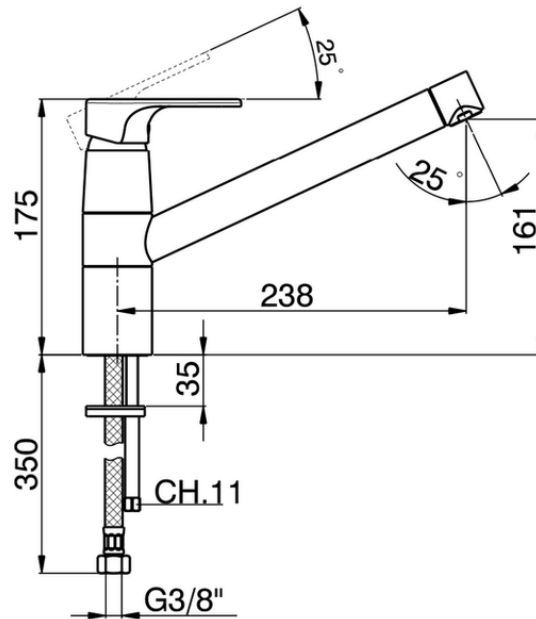

## Single lever sink mixer KITCHEN\_A3002580

A3002580

<https://en.cisal.it/single-lever-sink-mixer-kitchen-a3002580>

2026-04-29