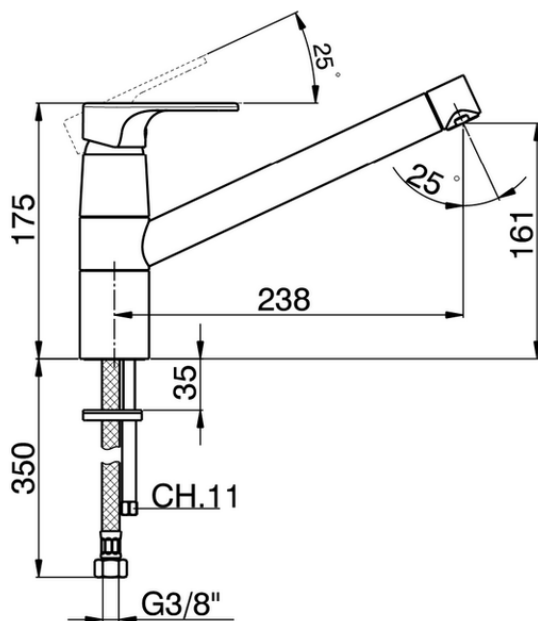

Single lever sink mixer KITCHEN_A3002580

A3002580

<https://en.cisal.it/single-lever-sink-mixer-kitchen-a3002580>

2026-04-08