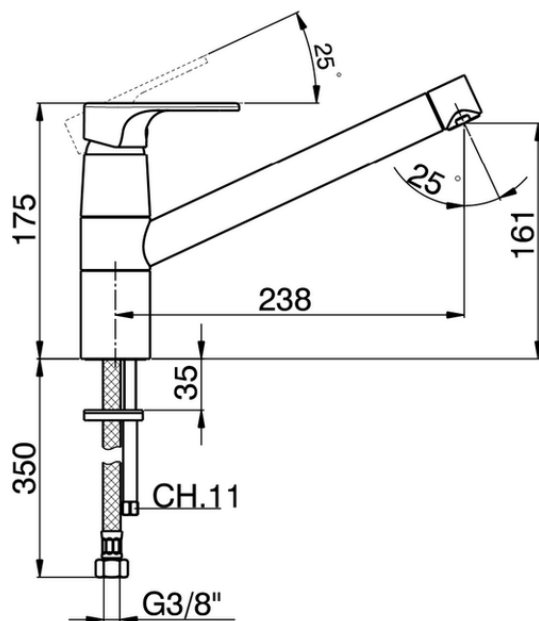

Single lever sink mixer KITCHEN_A3002580

A3002580

<https://en.cisal.it/single-lever-sink-mixer-kitchen-a3002580>

2026-06-13