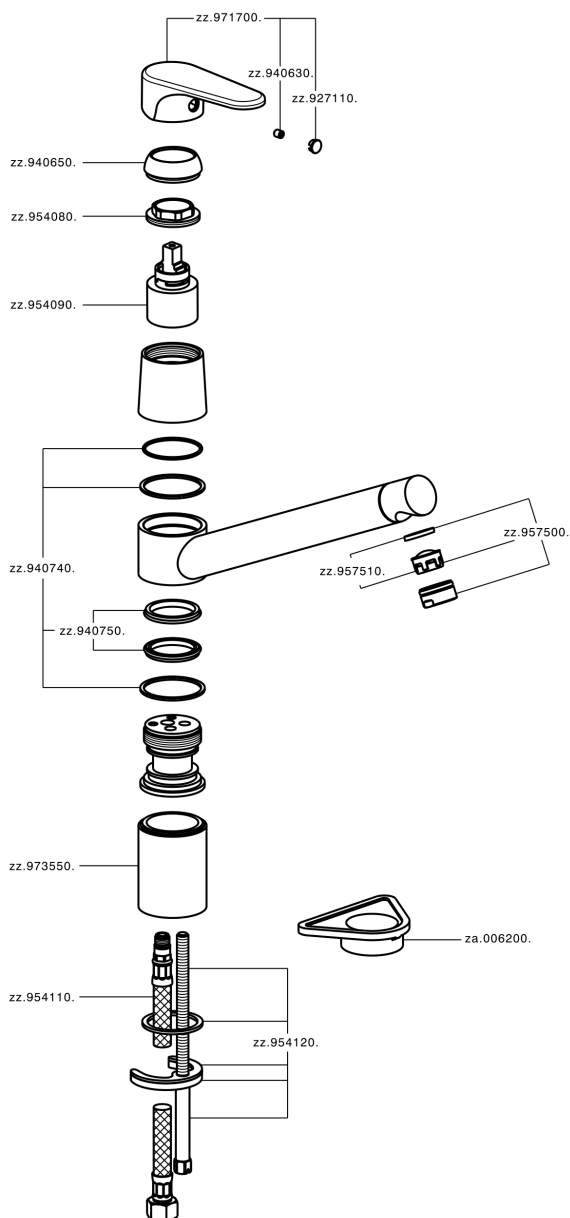

## Single lever sink mixer KITCHEN\_A3002580

MODEL **A3002580**

Single lever sink mixer, swivel spout, G.3/8" stainless steel flexible hoses

### CHARACTERISTICS

Cartridge Spare Parts **ZZ95409000**

**35 mm Cartridge**

### EcoStop

EcoStop feature limits water flow to approximately 50% of maximum output with one point of resistance on setting. Push slightly past the middle stop only when full water output is required. This will save water up to 50%.

## Single lever sink mixer KITCHEN\_A3002580

A3002580

<https://en.cisal.it/single-lever-sink-mixer-kitchen-a3002580>

2026-07-03