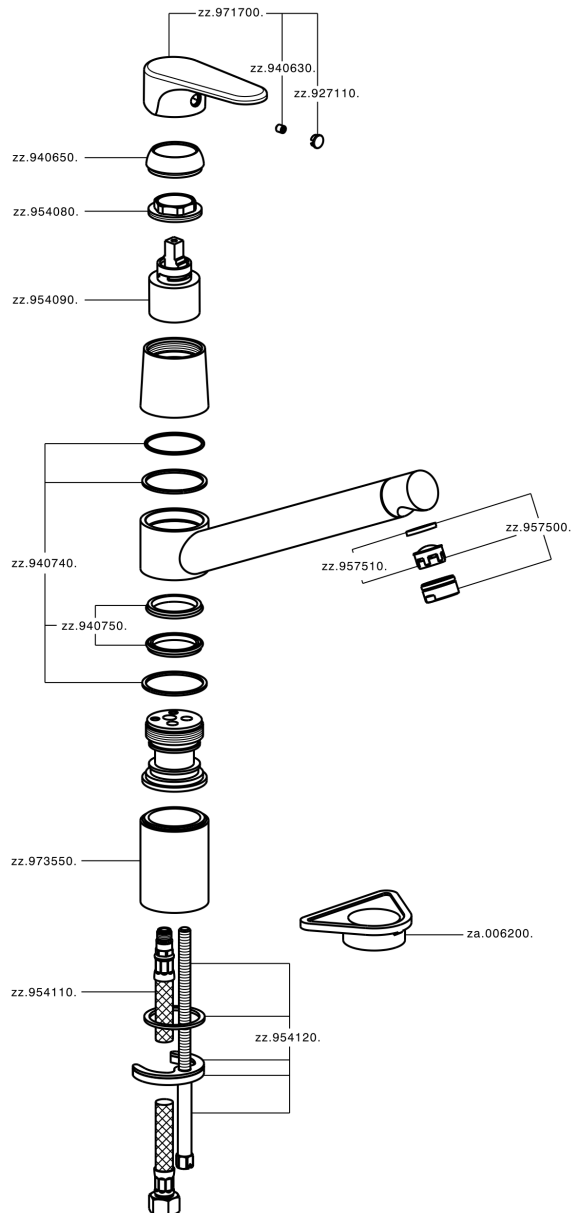

Single lever sink mixer KITCHEN_A3002580

MODEL **A3002580**

Single lever sink mixer, swivel spout, G.3/8" stainless steel flexible hoses

AVAILABLE FINISHINGS

-  **21** 21 Chrome
-  **2F** 2F Brushed Nickel
-  **40** 40 Matt Black

CHARACTERISTICS

Cartridge Spare Parts **ZZ95409000**

35 mm Cartridge

EcoStop

EcoStop feature limits water flow to approximately 50% of maximum output with one point of resistance on setting. Push slightly past the middle stop only when full water output is required. This will save water up to 50%.

Single lever sink mixer KITCHEN_A3002580

A3002580

<https://en.cisal.it/single-lever-sink-mixer-kitchen-a3002580>

2026-05-25