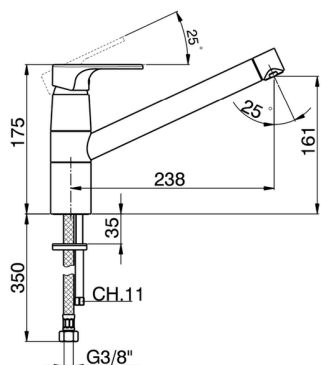

## Single lever sink mixer KITCHEN\_A3002580

MODEL **A3002580**

Single lever sink mixer, swivel spout, G.3/8" stainless steel flexible hoses

### CHARACTERISTICS

Cartridge Spare Parts **ZZ95409000**

**35 mm Cartridge**