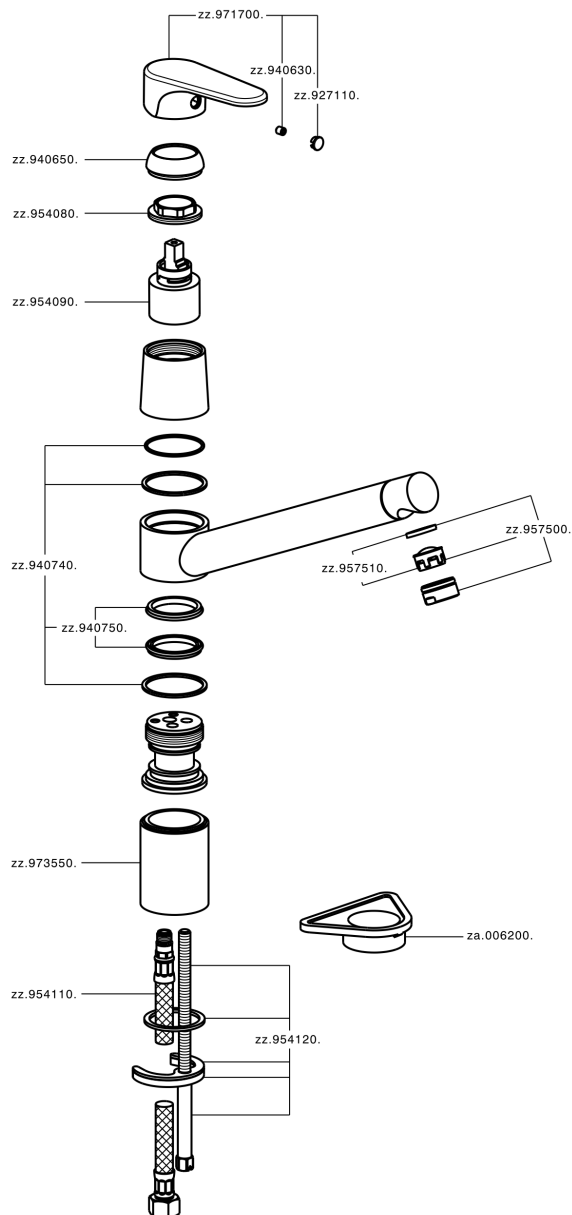

Single lever sink mixer KITCHEN_A3002580

MODEL **A3002580**

Single lever sink mixer, swivel spout, G.3/8" stainless steel flexible hoses

AVAILABLE FINISHINGS

-  **21** 21 Chrome
-  **2F** 2F Brushed Nickel
-  **40** 40 Matt Black

CHARACTERISTICS

Cartridge Spare Parts **ZZ95409000**

35 mm Cartridge

EcoStop

EcoStop feature limits water flow to approximately 50% of maximum output with one point of resistance on setting. Push slightly past the middle stop only when full water output is required. This will save water up to 50%.

Single lever sink mixer KITCHEN_A3002580

A3002580

<https://en.cisal.it/single-lever-sink-mixer-kitchen-a3002580>

2026-04-29