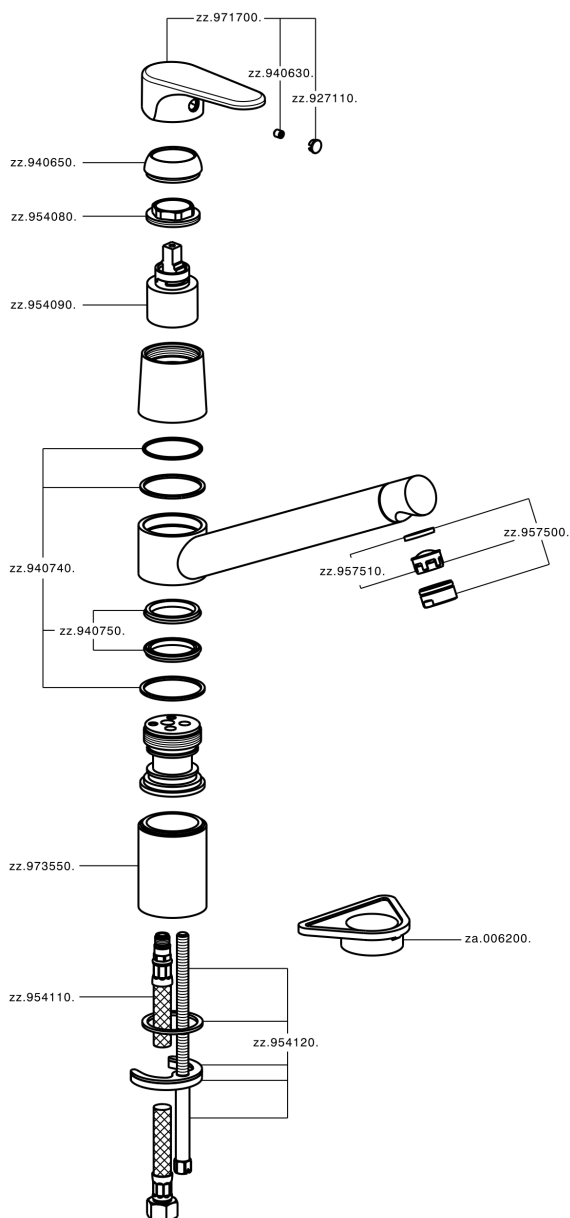

Single lever sink mixer KITCHEN_A3002580

A3002580

<https://en.cisal.it/single-lever-sink-mixer-kitchen-a3002580>

2026-04-08