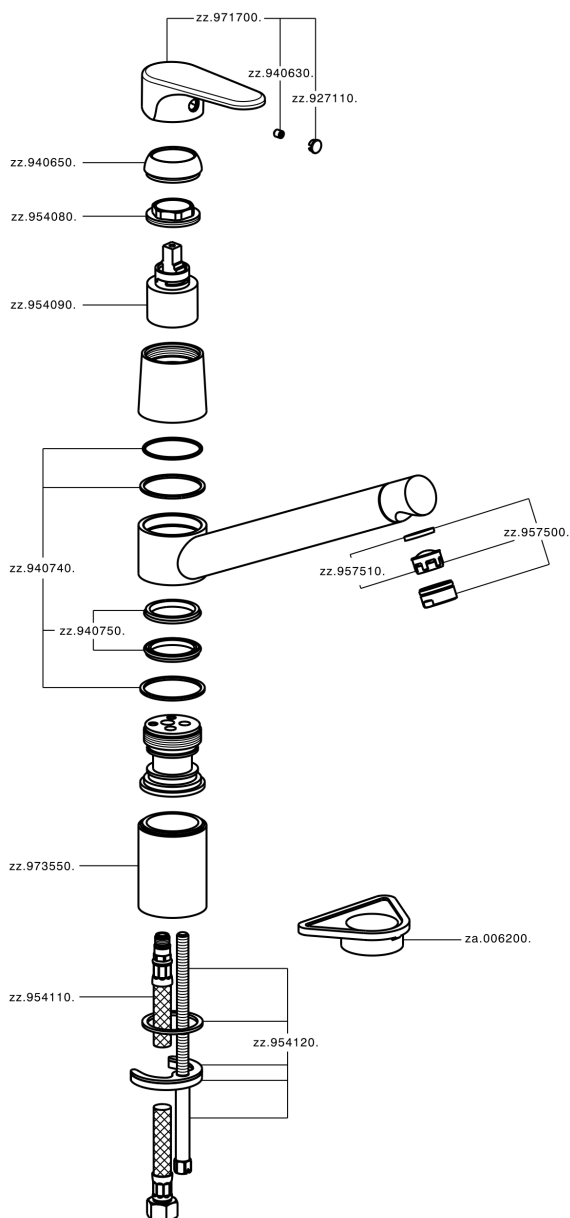

## Single lever sink mixer KITCHEN\_A3002580

A3002580

<https://en.cisal.it/single-lever-sink-mixer-kitchen-a3002580>

2026-07-03