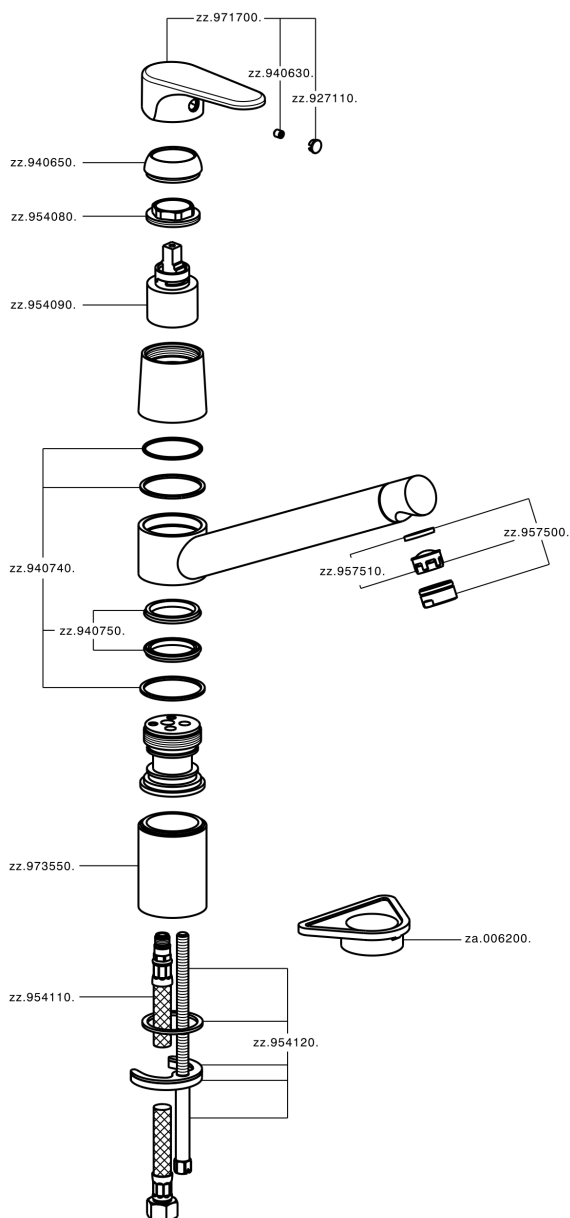

Single lever sink mixer KITCHEN_A3002580

A3002580

<https://en.cisal.it/single-lever-sink-mixer-kitchen-a3002580>

2026-06-10