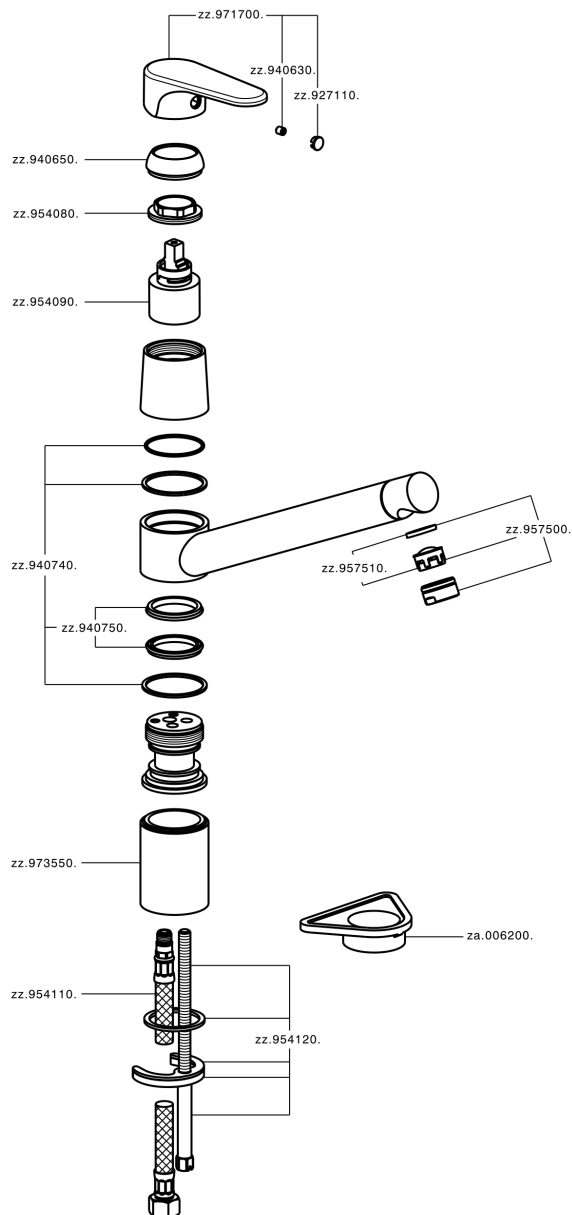

Single lever sink mixer KITCHEN_A3002580

A3002580

<https://en.cisal.it/single-lever-sink-mixer-kitchen-a3002580>

2026-04-29