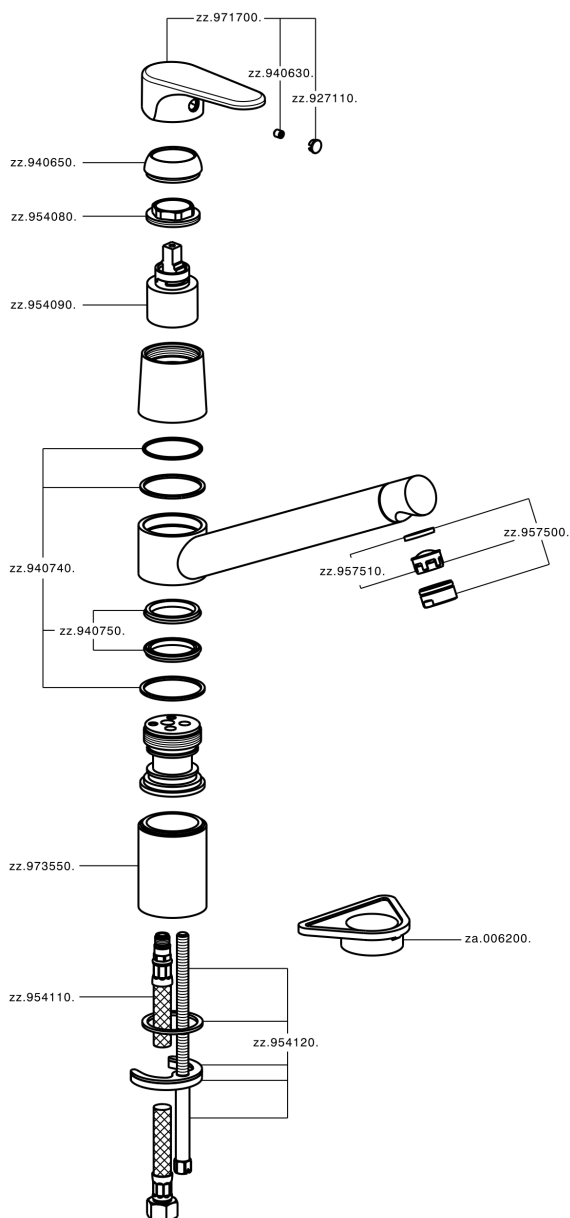

Single lever sink mixer KITCHEN_A3002580

A3002580

<https://en.cisal.it/single-lever-sink-mixer-kitchen-a3002580>

2026-06-13