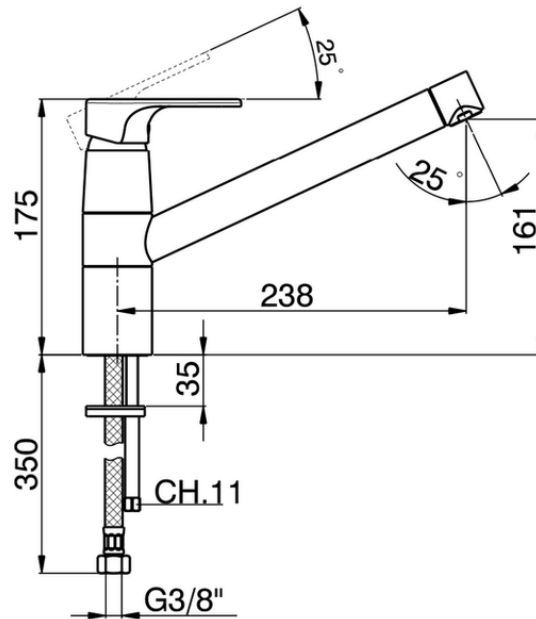

## Single lever sink mixer KITCHEN\_A3002580

A3002580

<https://en.cisal.it/single-lever-sink-mixer-kitchen-a3002580>

2026-05-20