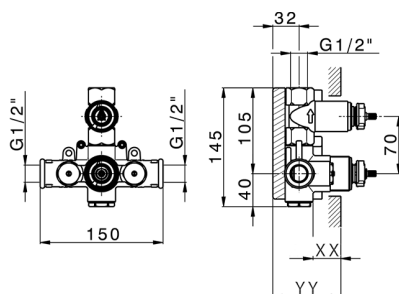

## Concealed thermostatic shower valve, 1-outlet CONCEALED\_ZA007301

MODEL **ZA007301**

Concealed thermostatic shower valve,  
1-outlet, Stopvalve with 1/2" outlet, without trim kit

AVAILABLE FINISHINGS

CHARACTERISTICS

Concealed **1**  
Cartridge Spare Parts **24.04A.PP**

**8x20 Plus P Thermostatic Valve**

Piastra/Plate/Plaque/Platte/Placa

2-3mm: XX 25-40 YY 76-91

10mm: XX 16-31 YY 65-80