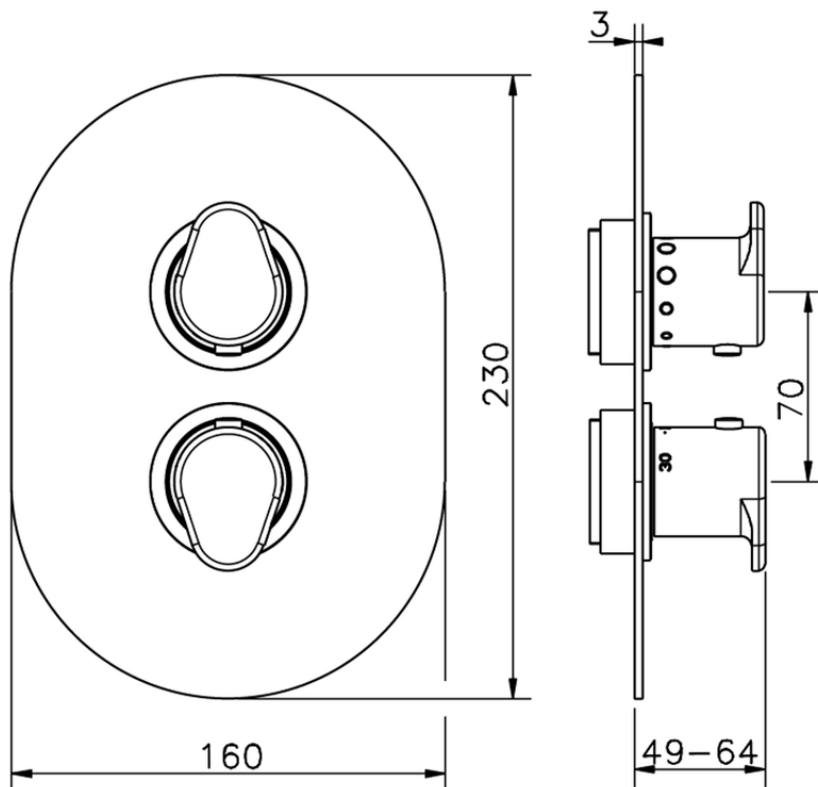

Exposed part for con.thermo.shower valve 1-outlet LINEAVIVA_LV007300

LV007300

<https://en.cisal.it/exposed-part-for-con-thermo-shower-valve-1-outlet-lineaviva-lv007300>

Piastra/Plate/Plaque/Platte/Placa
 2-3mm: XX 25-40 YY 76-91
 10mm: XX 16-31 YY 65-80

ZA007301

<https://en.cisal.it/concealed-thermostatic-shower-valve-1-outlet-concealed-za007301>

2026-04-03