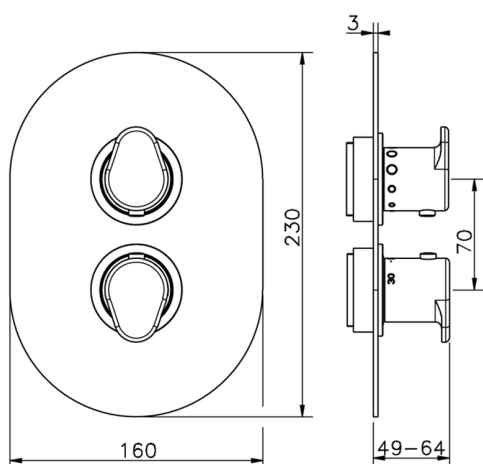

Exposed part for con.thermo.shower valve 1-outlet LINEAVIVA_LV007300

MODEL **LV007300**

Exposed part for con.thermo.shower valve
1-outlet, stop valve, without concealed part, for items
ZA007301

AVAILABLE FINISHINGS

-  **21** 21 Chrome
-  **2B** 2B Polished Nickel
-  **2F** 2F Brushed Nickel
-  **40** 40 Matt Black
-  **4Q** 4Q Matt White

CHARACTERISTICS

Installation **Concealed**
Required concealed parts **ZA007301**

Concealed thermostatic shower valve,
1-outlet, Stopvalve with 1/2" outlet, without trim kit

AVAILABLE FINISHINGS

CHARACTERISTICS

Concealed **1**
Cartridge Spare Parts **24.04A.PP**
8x20 Plus P Thermostatic Valve

Piastra/Plate/Plaque/Platte/Placa
2-3mm: XX 25-40 YY 76-91
10mm: XX 16-31 YY 65-80

Thermostatic

The Cisal thermostatic is your personal water manager, helping you to handle, control and save water and energy.