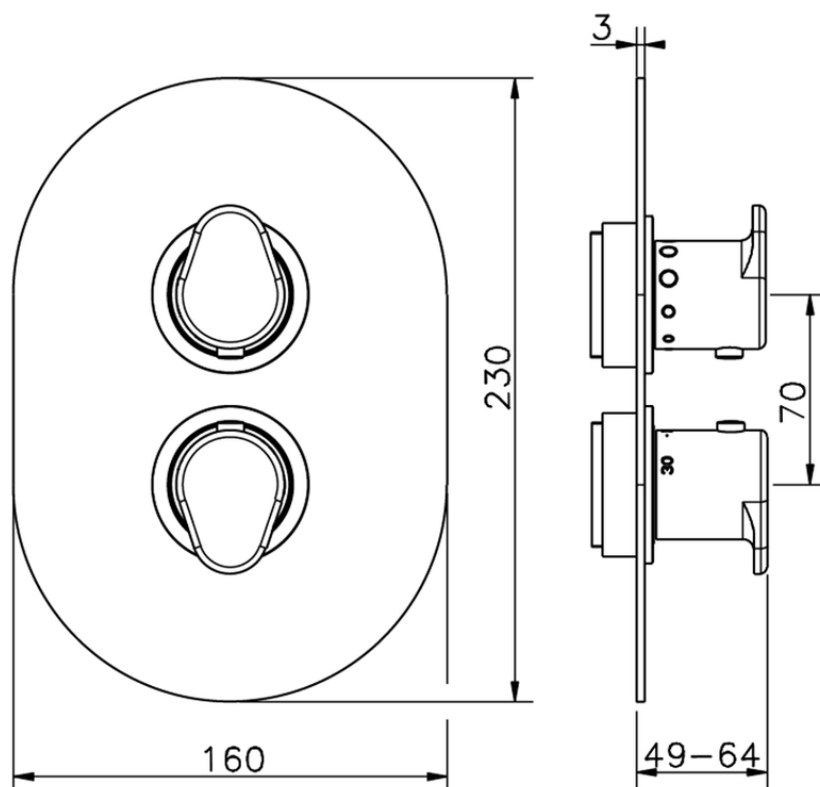

Exposed part for con.thermo.shower valve 1-outlet LINEAVIVA_LV007300

LV007300

<https://en.cisal.it/exposed-part-for-con-thermo-shower-valve-1-outlet-lineaviva-lv007300>

Piastra/Plate/Plaque/Platte/Placa
 2-3mm: XX 25-40 YY 76-91
 10mm: XX 16-31 YY 65-80

ZA007301

<https://en.cisal.it/concealed-thermostatic-shower-valve-1-outlet-concealed-za007301>

2026-04-03