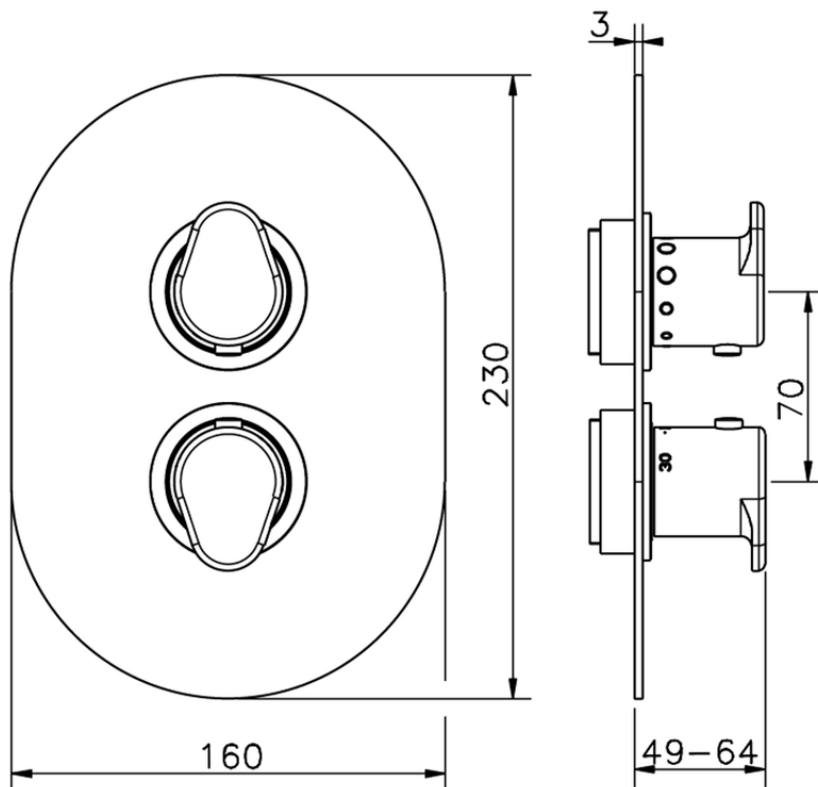

Exposed part for con.thermo.shower valve 1-outlet LINEAVIVA_LV007300

LV007300

<https://en.cisal.it/exposed-part-for-con-thermo-shower-valve-1-outlet-lineaviva-lv007300>

Piastra/Plate/Plaque/Platte/Placa
 2-3mm: XX 25-40 YY 76-91
 10mm: XX 16-31 YY 65-80

ZA007301

<https://en.cisal.it/concealed-thermostatic-shower-valve-1-outlet-concealed-za007301>

2026-06-05