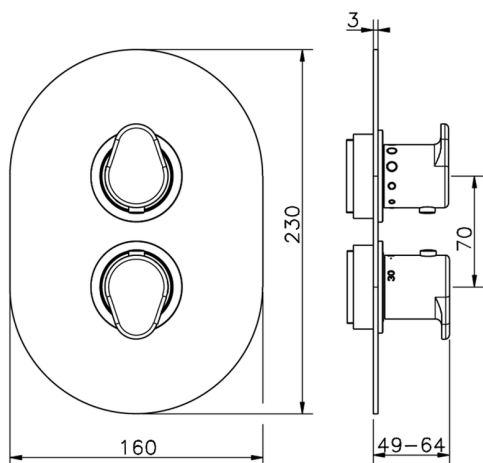

Exposed part for con.thermo.shower valve 1-outlet LINEAVIVA_LV007300

MODEL **LV007300**

Exposed part for con.thermo.shower valve
1-outlet, stop valve, without concealed part, for items
ZA007301

AVAILABLE FINISHINGS

-  **21** 21 Chrome
-  **2B** 2B Polished Nickel
-  **2F** 2F Brushed Nickel
-  **40** 40 Matt Black
-  **4Q** 4Q Matt White

CHARACTERISTICS

Installation **Concealed**
Required concealed parts **ZA007301**

Concealed thermostatic shower valve,
1-outlet, Stopvalve with 1/2" outlet, without trim kit

AVAILABLE FINISHINGS

CHARACTERISTICS

Concealed **1**
Cartridge Spare Parts **24.04A.PP**

8x20 Plus P Thermostatic Valve

Piastra/Plate/Plaque/Platte/Placa
2-3mm: XX 25-40 YY 76-91
10mm: XX 16-31 YY 65-80

Thermostatic

The Cisal thermostatic is your personal water manager, helping you to handle, control and save water and energy.