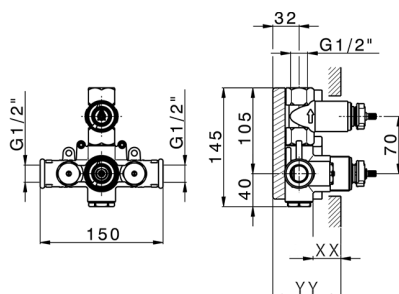

Concealed thermostatic shower valve,
1-outlet, Stopvalve with 1/2" outlet, without trim kit

AVAILABLE FINISHINGS

04 04 Without finishing

CHARACTERISTICS

Concealed **1**
Cartridge Spare Parts **24.04A.PP**

8x20 Plus P Thermostatic Valve

Piastra/Plate/Plaque/Platte/Placa

2-3mm: XX 25-40 YY 76-91

10mm: XX 16-31 YY 65-80

Thermostatic

The Cisal thermostatic is your personal water manager, helping you to handle, control and save water and energy.