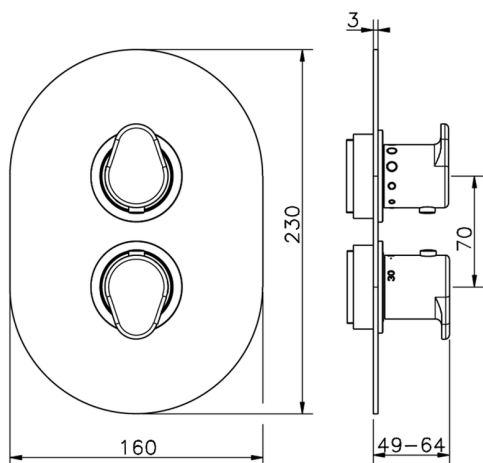

Exposed part for con.thermo.shower valve 1-outlet LINEAVIVA_LV007300

MODEL **LV007300**

Exposed part for con.thermo.shower valve
1-outlet, stop valve, without concealed part, for items
ZA007301

AVAILABLE FINISHINGS

-  **21** 21 Chrome
-  **2B** 2B Polished Nickel
-  **2F** 2F Brushed Nickel
-  **40** 40 Matt Black
-  **4Q** 4Q Matt White

CHARACTERISTICS

Installation **Concealed**
Required concealed parts **ZA007301**

Concealed thermostatic shower valve,
1-outlet, Stopvalve with 1/2" outlet, without trim kit

AVAILABLE FINISHINGS

04 04 Without finishing

CHARACTERISTICS

Concealed **1**
Cartridge Spare Parts **24.04A.PP**

8x20 Plus P Thermostatic Valve

Piastra/Plate/Plaque/Platte/Placa

2-3mm: XX 25-40 YY 76-91

10mm: XX 16-31 YY 65-80

Thermostatic

The Cisal thermostatic is your personal water manager, helping you to handle, control and save water and energy.