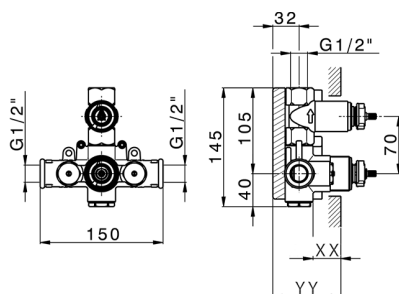

Concealed thermostatic shower valve,
1-outlet, Stopvalve with 1/2" outlet, without trim kit

AVAILABLE FINISHINGS

CHARACTERISTICS

Concealed **1**
Cartridge Spare Parts **24.04A.PP**

8x20 Plus P Thermostatic Valve

Piastra/Plate/Plaque/Platte/Placa
2-3mm: XX 25-40 YY 76-91
10mm: XX 16-31 YY 65-80

Thermostatic

The Cisal thermostatic is your personal water manager, helping you to handle, control and save water and energy.