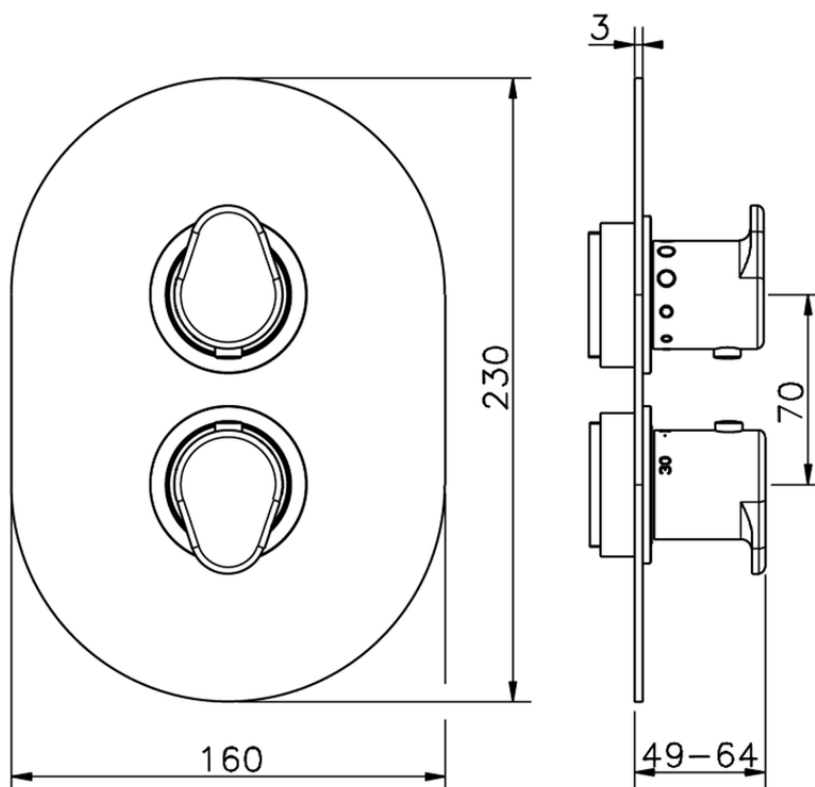

## Exposed part for con.thermo.shower valve 1-outlet LINEAVIVA\_LV007300

LV007300

<https://en.cisal.it/exposed-part-for-con-thermo-shower-valve-1-outlet-lineaviva-lv007300>

Piastra/Plate/Plaque/Platte/Placa  
 2-3mm: XX 25-40 YY 76-91  
 10mm: XX 16-31 YY 65-80

ZA007301

<https://en.cisal.it/concealed-thermostatic-shower-valve-1-outlet-concealed-za007301>

2026-05-16