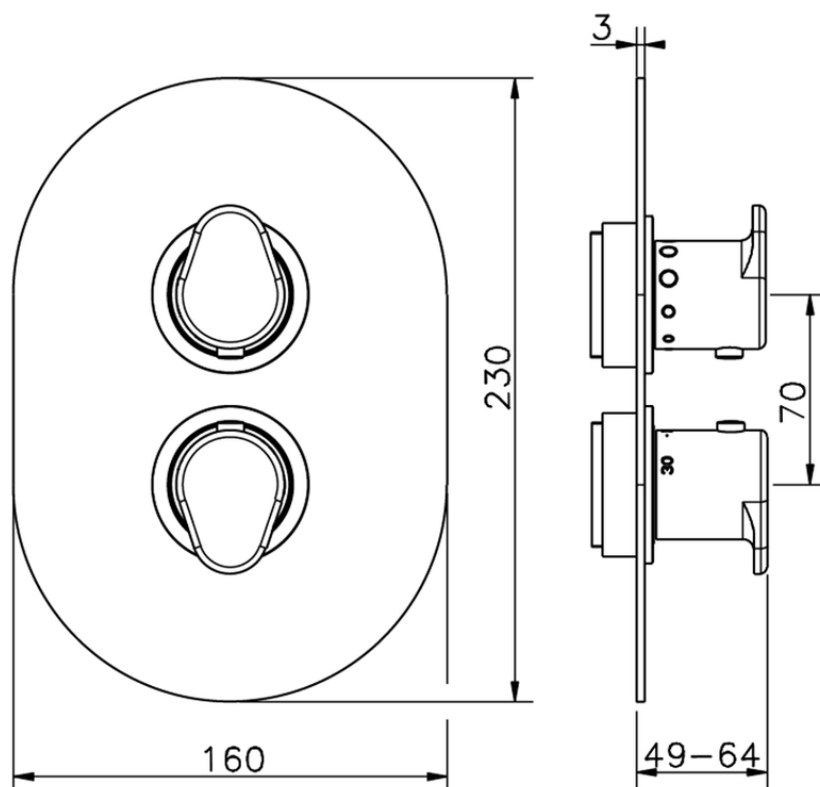

Exposed part for con.thermo.shower valve 1-outlet LINEAVIVA_LV007300

LV007300

<https://en.cisal.it/exposed-part-for-con-thermo-shower-valve-1-outlet-lineaviva-lv007300>

Piastra/Plate/Plaque/Platte/Placa
 2-3mm: XX 25-40 YY 76-91
 10mm: XX 16-31 YY 65-80

ZA007301

<https://en.cisal.it/concealed-thermostatic-shower-valve-1-outlet-concealed-za007301>

2026-06-05