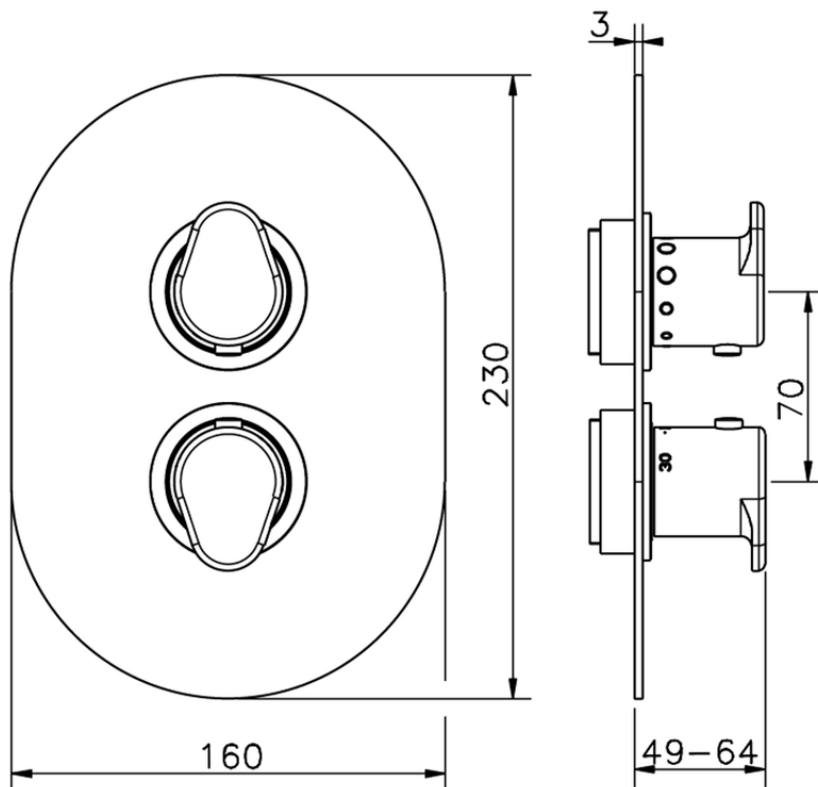

Exposed part for con.thermo.shower valve 1-outlet LINEAVIVA_LV007300

LV007300

<https://en.cisal.it/exposed-part-for-con-thermo-shower-valve-1-outlet-lineaviva-lv007300>

Piastra/Plate/Plaque/Platte/Placa
 2-3mm: XX 25-40 YY 76-91
 10mm: XX 16-31 YY 65-80

ZA007301

<https://en.cisal.it/concealed-thermostatic-shower-valve-1-outlet-concealed-za007301>

2026-04-25