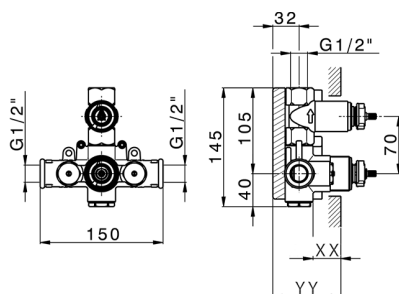

Piastra/Plate/Plaque/Platte/Placa
2-3mm: XX 25-40 YY 76-91
10mm: XX 16-31 YY 65-80

Thermostatic

The Cisal thermostatic is your personal water manager, helping you to handle, control and save water and energy.

2026-04-25