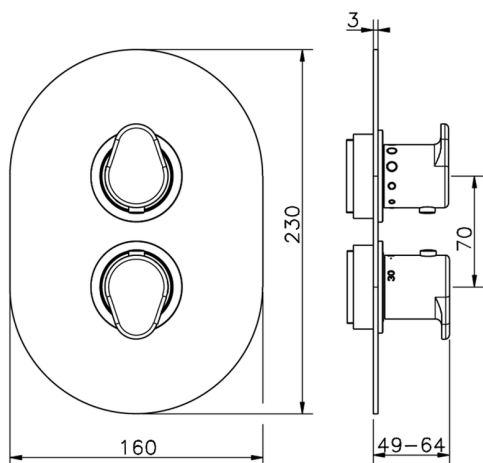

Exposed part for con.thermo.shower valve 1-outlet LINEAVIVA_LV007300

MODEL **LV007300**

Exposed part for con.thermo.shower valve
1-outlet, stop valve, without concealed part, for items
ZA007301

AVAILABLE FINISHINGS

- **21** 21 Chrome
- **2B** 2B Polished Nickel
- **2F** 2F Brushed Nickel
- **40** 40 Matt Black
- **4Q** 4Q Matt White

CHARACTERISTICS

Installation **Concealed**
Required concealed parts **ZA007301**

Thermostatic

The Cisal thermostatic is your personal water manager, helping you to handle, control and save water and energy.