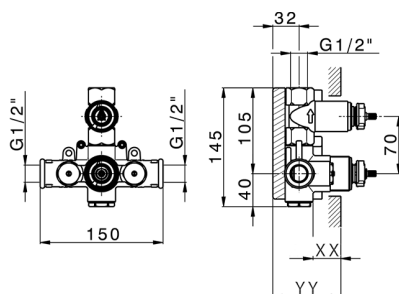

## Concealed thermostatic shower valve, 1-outlet CONCEALED\_ZA007301

MODEL **ZA007301**

Concealed thermostatic shower valve,  
1-outlet, Stopvalve with 1/2" outlet, without trim kit

AVAILABLE FINISHINGS

CHARACTERISTICS

Concealed **1**  
Cartridge Spare Parts **24.04A.PP**

**8x20 Plus P Thermostatic Valve**

Piastra/Plate/Plaque/Platte/Placa  
2-3mm: XX 25-40 YY 76-91  
10mm: XX 16-31 YY 65-80