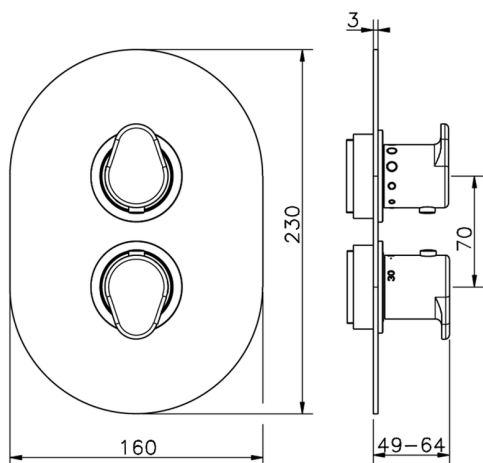

Exposed part for con.thermo.shower valve 1-outlet LINEAVIVA_LV007300

MODEL **LV007300**

Exposed part for con.thermo.shower valve
1-outlet, stop valve, without concealed part, for items
ZA007301

AVAILABLE FINISHINGS

-  **21** 21 Chrome
-  **2B** 2B Polished Nickel
-  **2F** 2F Brushed Nickel
-  **40** 40 Matt Black
-  **4Q** 4Q Matt White

CHARACTERISTICS

Installation **Concealed**
Required concealed parts **ZA007301**

Concealed thermostatic shower valve,
1-outlet, Stopvalve with 1/2" outlet, without trim kit

AVAILABLE FINISHINGS

CHARACTERISTICS

Concealed **1**
Cartridge Spare Parts **24.04A.PP**

8x20 Plus P Thermostatic Valve

Piastra/Plate/Plaque/Platte/Placa

2-3mm: XX 25-40 YY 76-91

10mm: XX 16-31 YY 65-80

Thermostatic

The Cisal thermostatic is your personal water manager, helping you to handle, control and save water and energy.