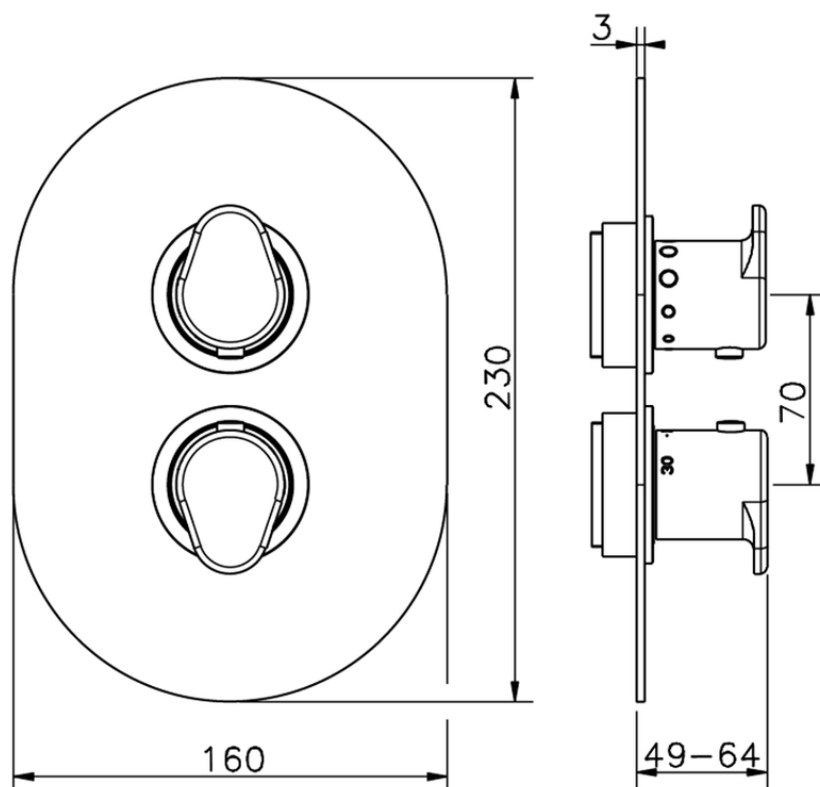

Exposed part for con.thermo.shower valve 1-outlet LINEAVIVA_LV007300

LV007300

<https://en.cisal.it/exposed-part-for-con-thermo-shower-valve-1-outlet-lineaviva-lv007300>

Piastra/Plate/Plaque/Platte/Placa
 2-3mm: XX 25-40 YY 76-91
 10mm: XX 16-31 YY 65-80

ZA007301

<https://en.cisal.it/concealed-thermostatic-shower-valve-1-outlet-concealed-za007301>

2026-06-25