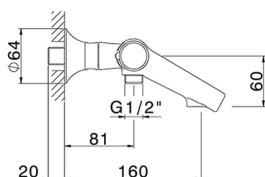

Thermostatic bath mixer VITA_VIT21010

MODEL **VIT21010**

Thermostatic bath mixer, without shower set, 1/2" M flexible connection

AVAILABLE FINISHINGS

-  **21** 21 Chrome
-  **2Q** 2Q Black Titanium
-  **40** 40 Matt Black
-  **4Q** 4Q Matt White

CHARACTERISTICS

Cartridge Spare Parts **ZZ96551000**

TMX 25 Thermostatic Valve

DeviaStop

The Cisal Devia Stop technology allows to adjust the water flow and to direct it to the selected output point (overhead soaker, hand shower, etc).