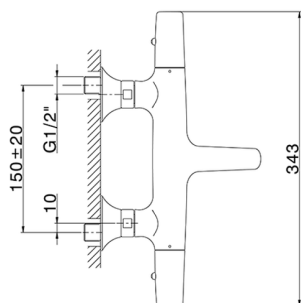

Thermostatic bath mixer VITA_VIT21010

MODEL **VIT21010**

Thermostatic bath mixer, without shower set, 1/2" M flexible connection

AVAILABLE FINISHINGS

-  **21** 21 Chrome
-  **2Q** 2Q Black Titanium
-  **40** 40 Matt Black
-  **4Q** 4Q Matt White

CHARACTERISTICS

Cartridge Spare Parts **ZZ96551000**

TMX 25 Thermostatic Valve

DeviaStop

The Cisal Devia Stop technology allows to adjust the water flow and to direct it to the selected output point (overhead soaker, hand shower, etc).