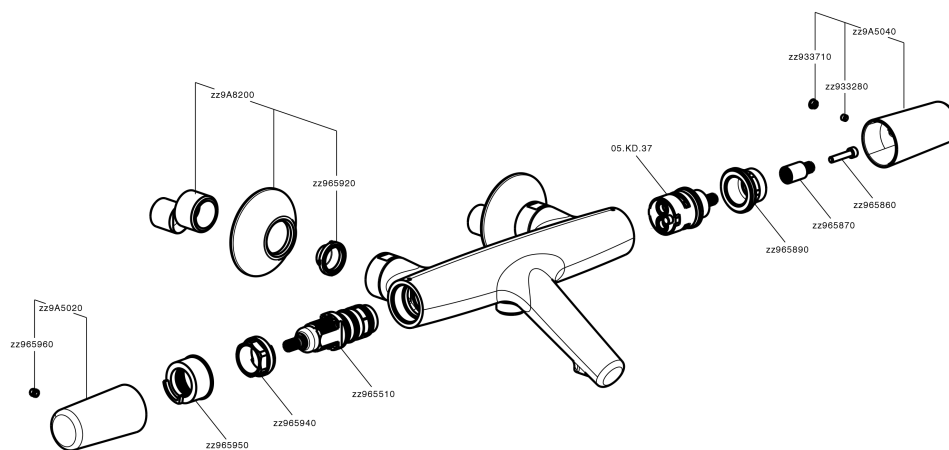

Thermostatic bath mixer VITA_VIT21010

VIT21010

<https://en.cisal.it/thermostatic-bath-mixer-vita-vit21010>

2026-06-13