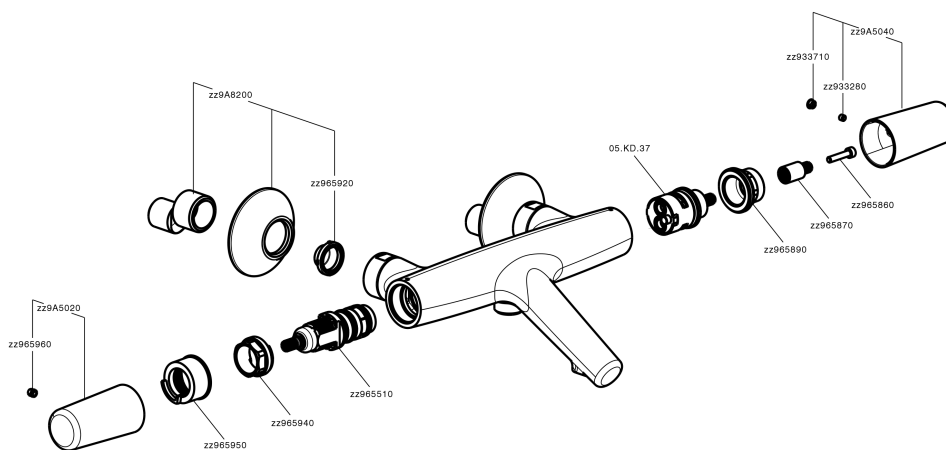

Thermostatic bath mixer VITA_VIT21010

VIT21010

<https://en.cisal.it/thermostatic-bath-mixer-vita-vit21010>

2026-04-26