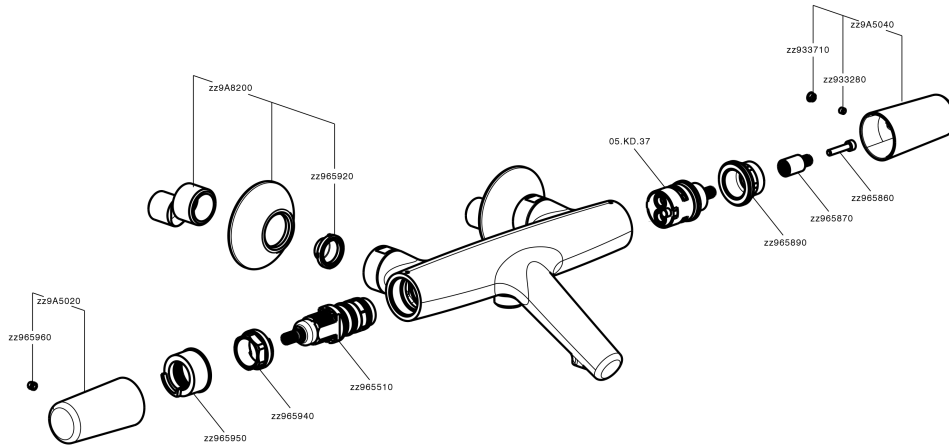

Thermostatic bath mixer VITA_VIT21010

VIT21010

<https://en.cisal.it/thermostatic-bath-mixer-vita-vit21010>

2026-05-17