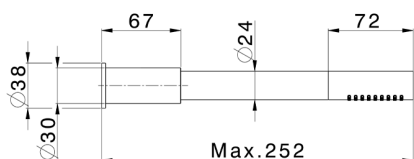

AVAILABLE FINISHINGS

**D1** D1 Brushed Inox

CHARACTERISTICS

Cartridge Spare Parts **ZZ9B871000**

**40 mm Progressive single-lever cartridge**

2026-04-08