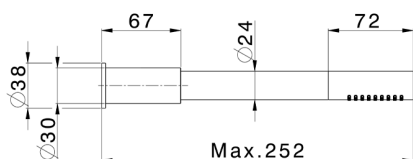

AVAILABLE FINISHINGS

D1 D1 Brushed Inox

CHARACTERISTICS

Cartridge Spare Parts **ZZ9B871000**

40 mm Progressive single-lever cartridge

2026-04-28