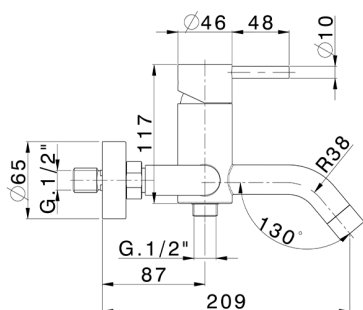

Progressive bath mixer, with shower set XION_XI000121

MODEL **XI000121**

Progressive bath mixer, with shower set, wall mounted adjustable handshower bracket, D.22 mm INOX minimalistic one spray handshower, 150 cm Stainless Steel flexible hose, Inox AISI 304

AVAILABLE FINISHINGS

D1 D1 Brushed Inox

CHARACTERISTICS

Cartridge Spare Parts **ZZ9B871000**

40 mm Progressive single-lever cartridge

2026-04-28