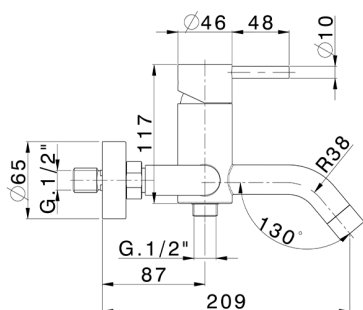

Progressive bath mixer, with shower set XION_XI000121

MODEL **XI000121**

Progressive bath mixer, with shower set, wall mounted adjustable handshower bracket, D.22 mm INOX minimalistic one spray handshower, 150 cm Stainless Steel flexible hose, Inox AISI 304

AVAILABLE FINISHINGS

D1 D1 Brushed Inox

CHARACTERISTICS

Cartridge Spare Parts **ZZ9B871000**

40 mm Progressive single-lever cartridge

2026-06-13