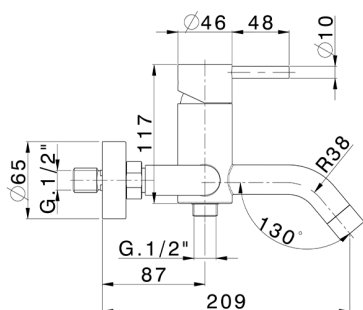

## Progressive bath mixer, with shower set XION\_XI000121

MODEL **XI000121**

Progressive bath mixer, with shower set, wall mounted adjustable handshower bracket, D.22 mm INOX minimalistic one spray handshower, 150 cm Stainless Steel flexible hose, Inox AISI 304

AVAILABLE FINISHINGS

**D1** D1 Brushed Inox

CHARACTERISTICS

Cartridge Spare Parts **ZZ9B871000**

**40 mm Progressive single-lever cartridge**

2026-04-08