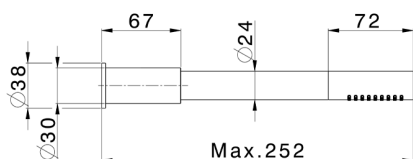

AVAILABLE FINISHINGS

D1 D1 Brushed Inox

CHARACTERISTICS

Cartridge Spare Parts **ZZ9B871000**

40 mm Progressive single-lever cartridge

2026-06-13