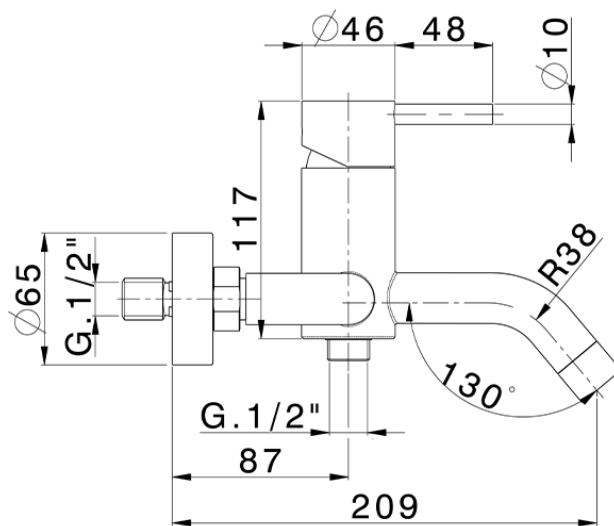

Progressive bath mixer, with shower set XION_XI000121

XI000121

<https://en.cisal.it/progressive-bath-mixer-with-shower-set-xion-xi000121>

2026-04-08