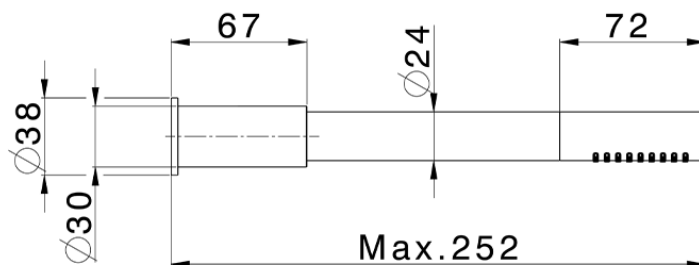

Progressive bath mixer, with shower set XION_XI000121

XI000121

<https://en.cisal.it/progressive-bath-mixer-with-shower-set-xion-xi000121>

2026-04-08