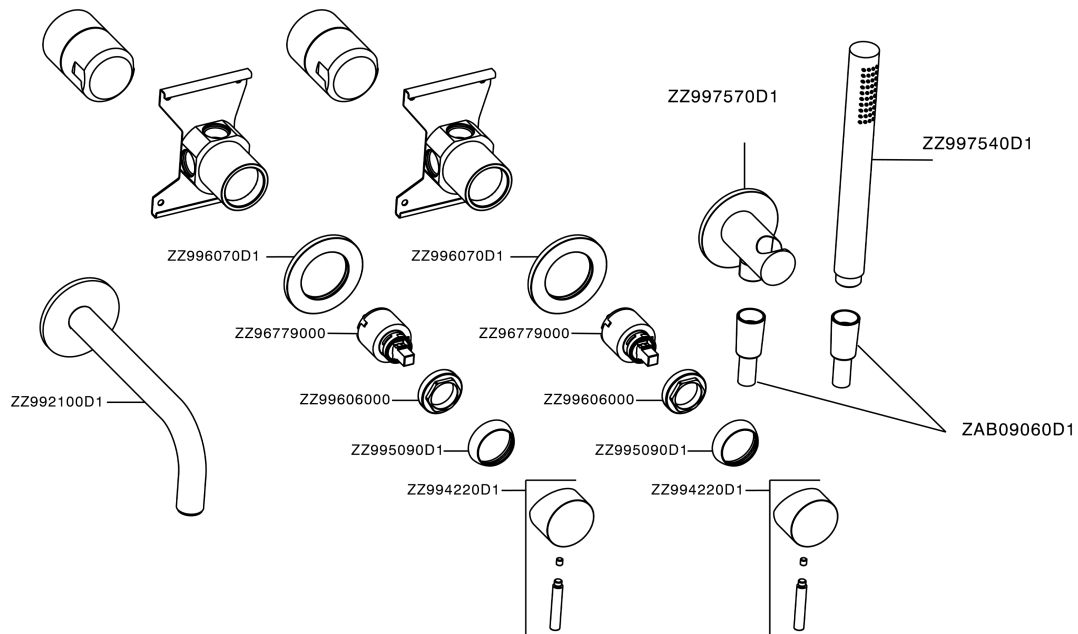

Concealed single lever bath mixer XION_XI001101

MODEL **XI001101**

Concealed single lever bath mixer, double separate control, minimalistic one spray handshower, deck mounted spout, Inox AISI 316L

AVAILABLE FINISHINGS

D1 D1 Brushed Inox

CHARACTERISTICS

Cartridge Spare Parts **ZZ96779000**

35 mm Cartridge

Concealed single lever bath mixer XION_XI001101

XI001101

<https://en.cisal.it/concealed-single-lever-bath-mixer-xion-xi001101>