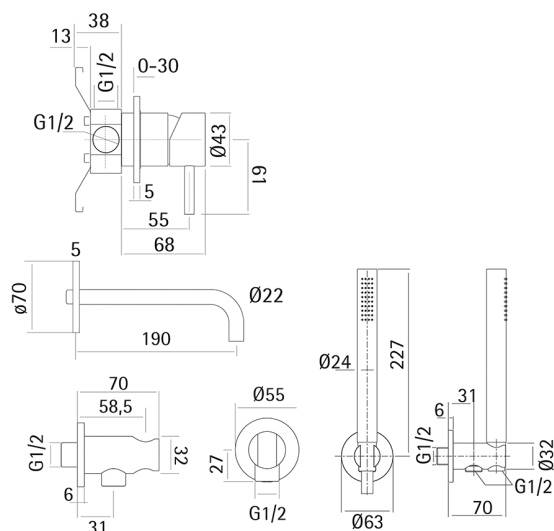

Concealed single lever bath mixer XION_XI001101

MODEL **XI001101**

Concealed single lever bath mixer, double separate control, minimalistic one spray handshower, deck mounted spout, Inox AISI 316L

AVAILABLE FINISHINGS

D1 D1 Brushed Inox

CHARACTERISTICS

Cartridge Spare Parts **ZZ96779000**

35 mm Cartridge

Concealed single lever bath mixer XION_XI001101

XI001101

<https://en.cisal.it/concealed-single-lever-bath-mixer-xion-xi001101>