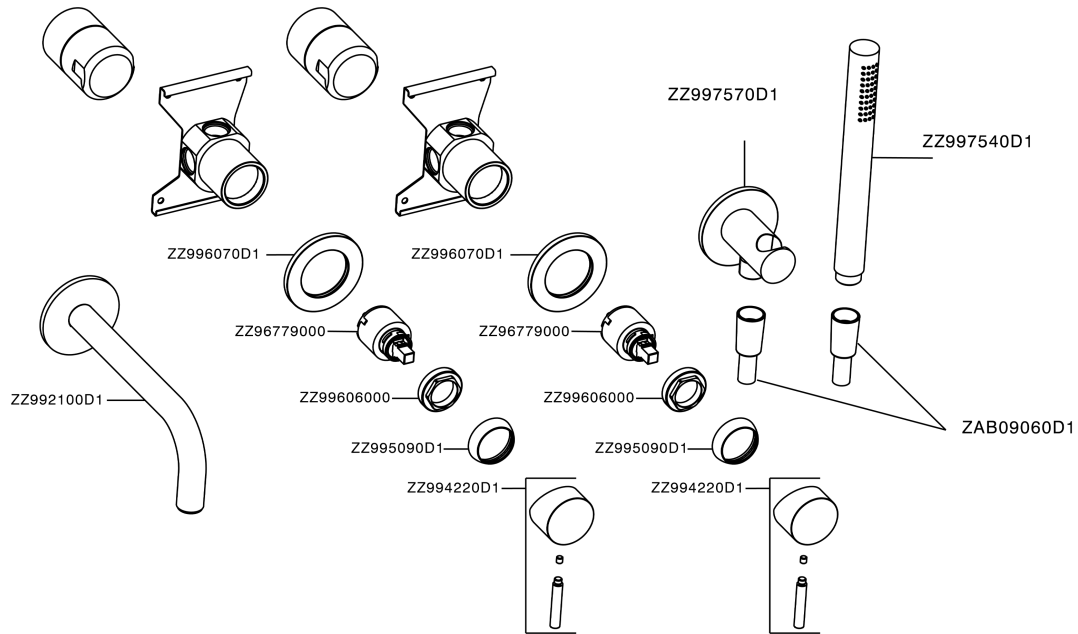

Concealed single lever bath mixer XION_XI001101

XI001101

<https://en.cisal.it/concealed-single-lever-bath-mixer-xion-xi001101>

2025-01-02