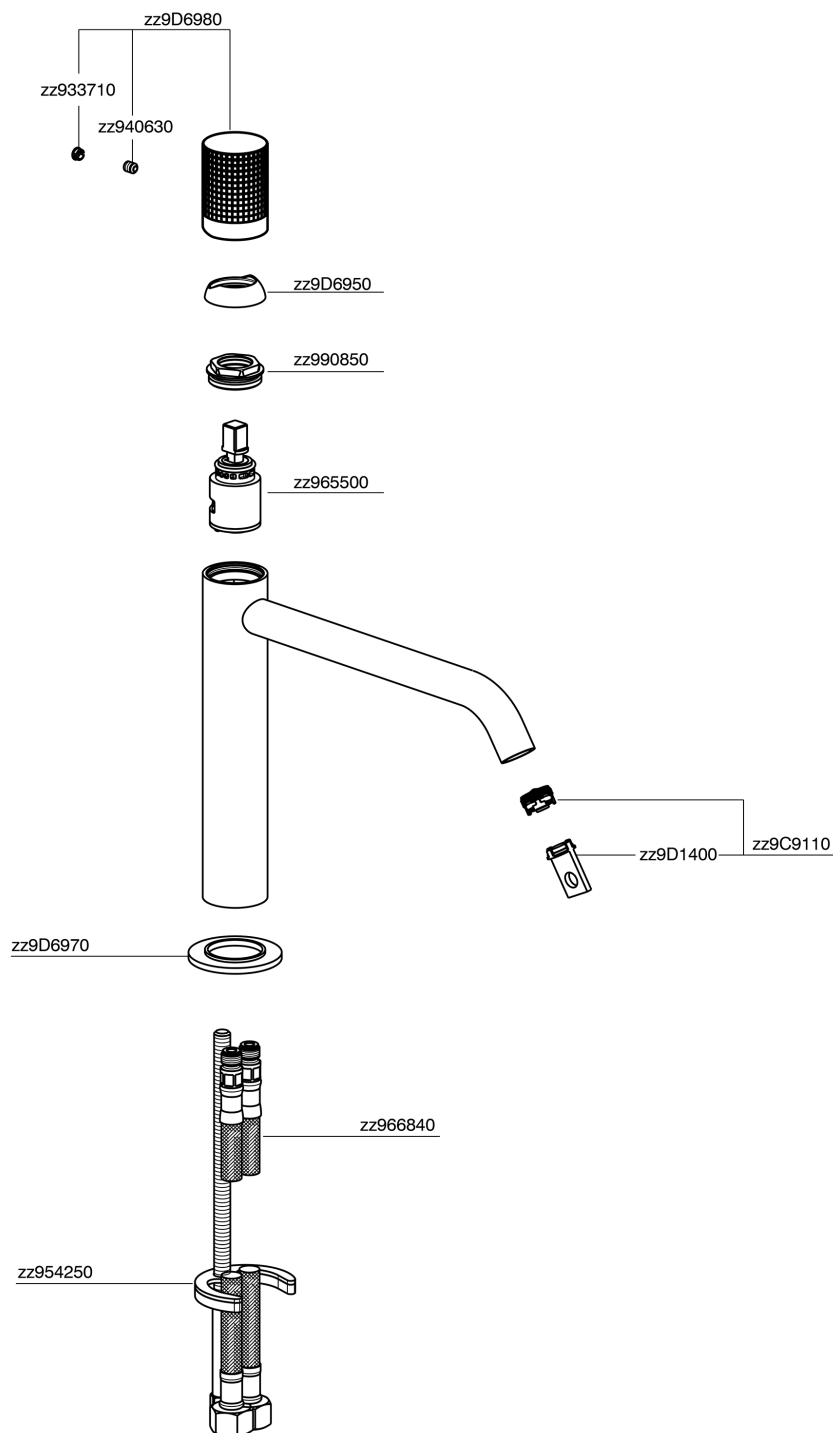

Single lever 'medium' washbasin mixer NUANCE X32_X1001504

MODEL **X1001504**

Single lever 'medium' washbasin mixer, without automatic pop-up waste, G.3/8" stainless steel flexible hose, Inox AISI 316L

AVAILABLE FINISHINGS

-  **5H** 5H Dark Brass Brushed
-  **5L** 5L Brushed Black Titanium
-  **5N** 5N Brushed Rose Gold
-  **D1** D1 Brushed Inox

CHARACTERISTICS

Cartridge Spare Parts **ZZ96550000**

25 mm Cartridge

Single lever 'medium' washbasin mixer NUANCE X32_X1001504

X1001504

<https://en.cisal.it/single-lever-medium-washbasin-mixer-nuance-x32x1001504>

2024-09-19