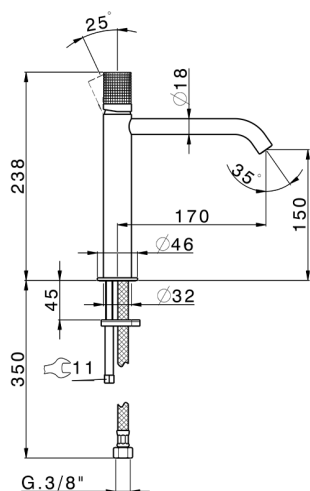

Single lever 'medium' washbasin mixer NUANCE X32_X1001504

MODEL **X1001504**

Single lever 'medium' washbasin mixer, without automatic pop-up waste, G.3/8" stainless steel flexible hose, Inox AISI 316L

AVAILABLE FINISHINGS

-  **5H** 5H Dark Brass Brushed
-  **5L** 5L Brushed Black Titanium
-  **5N** 5N Brushed Rose Gold
-  **D1** D1 Brushed Inox

CHARACTERISTICS

Cartridge Spare Parts **ZZ96550000**

25 mm Cartridge

Single lever 'medium' washbasin mixer NUANCE X32_X1001504

X1001504

<https://en.cisal.it/single-lever-medium-washbasin-mixer-nuance-x32x1001504>

2024-09-19